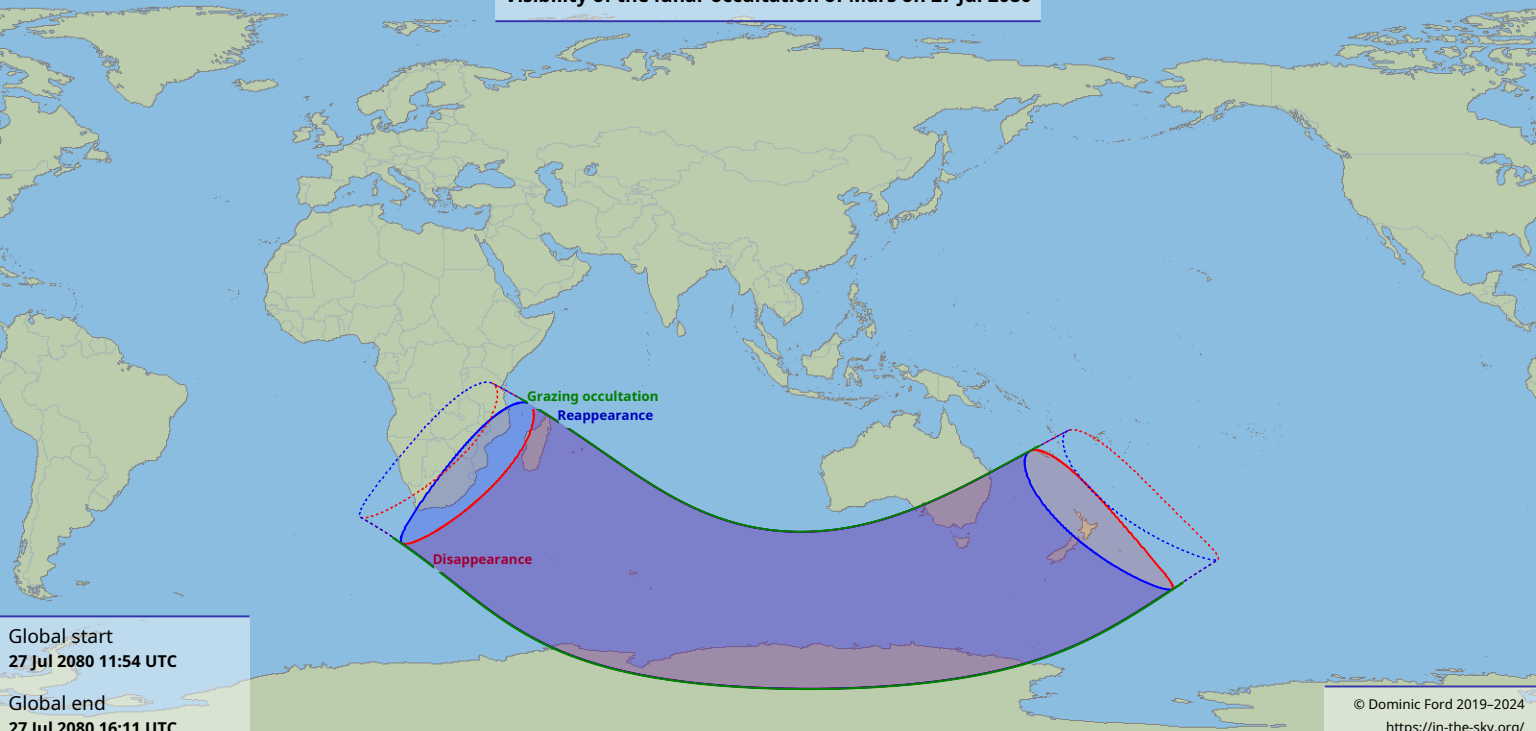

Visibility of the lunar occultation of Mars on 27 Jul 2080

Grazing occultation
Reappearance

Disappearance

Global start
27 Jul 2080 11:54 UTC

Global end
27 Jul 2080 16:11 UTC