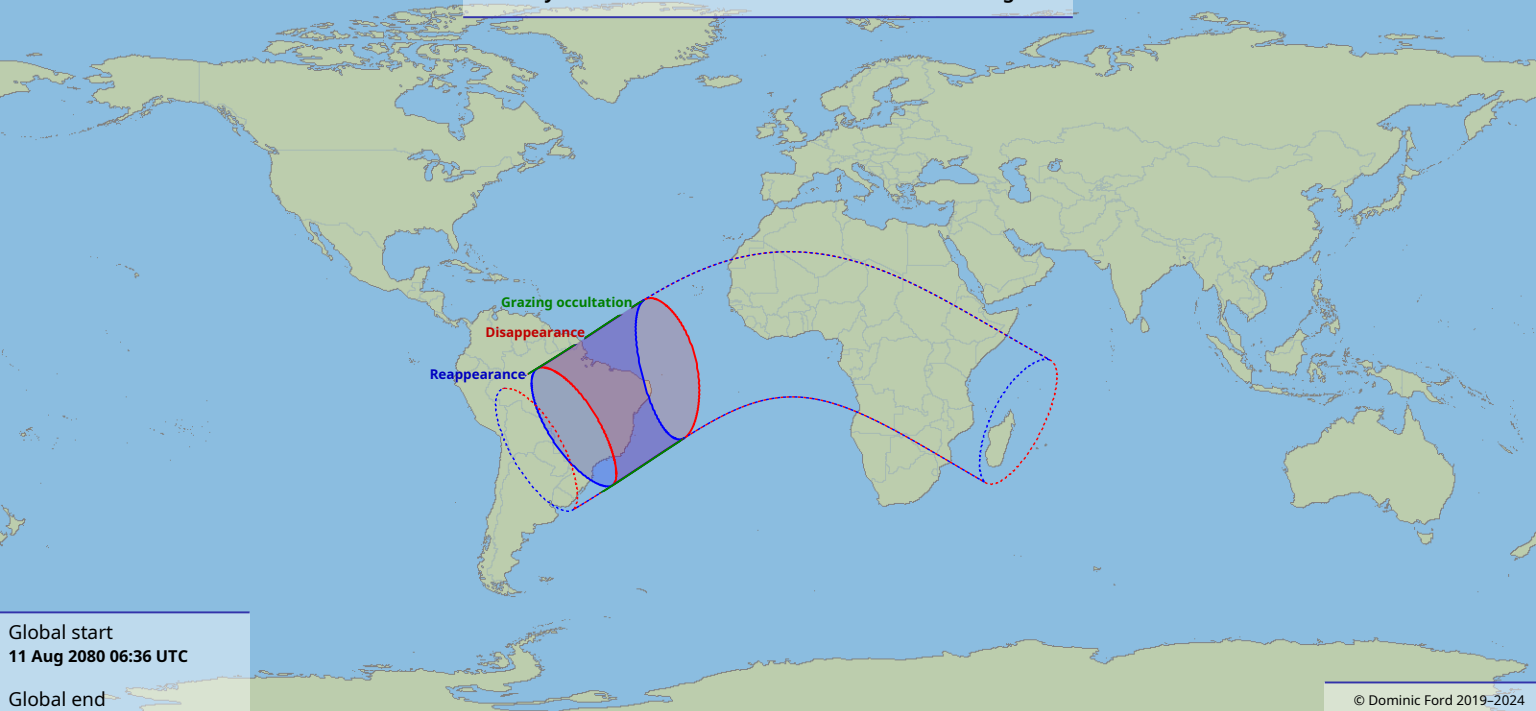

# Visibility of the lunar occultation of Beta Tauri on 11 Aug 2080

Global start  
11 Aug 2080 06:36 UTC

Global end  
11 Aug 2080 10:39 UTC