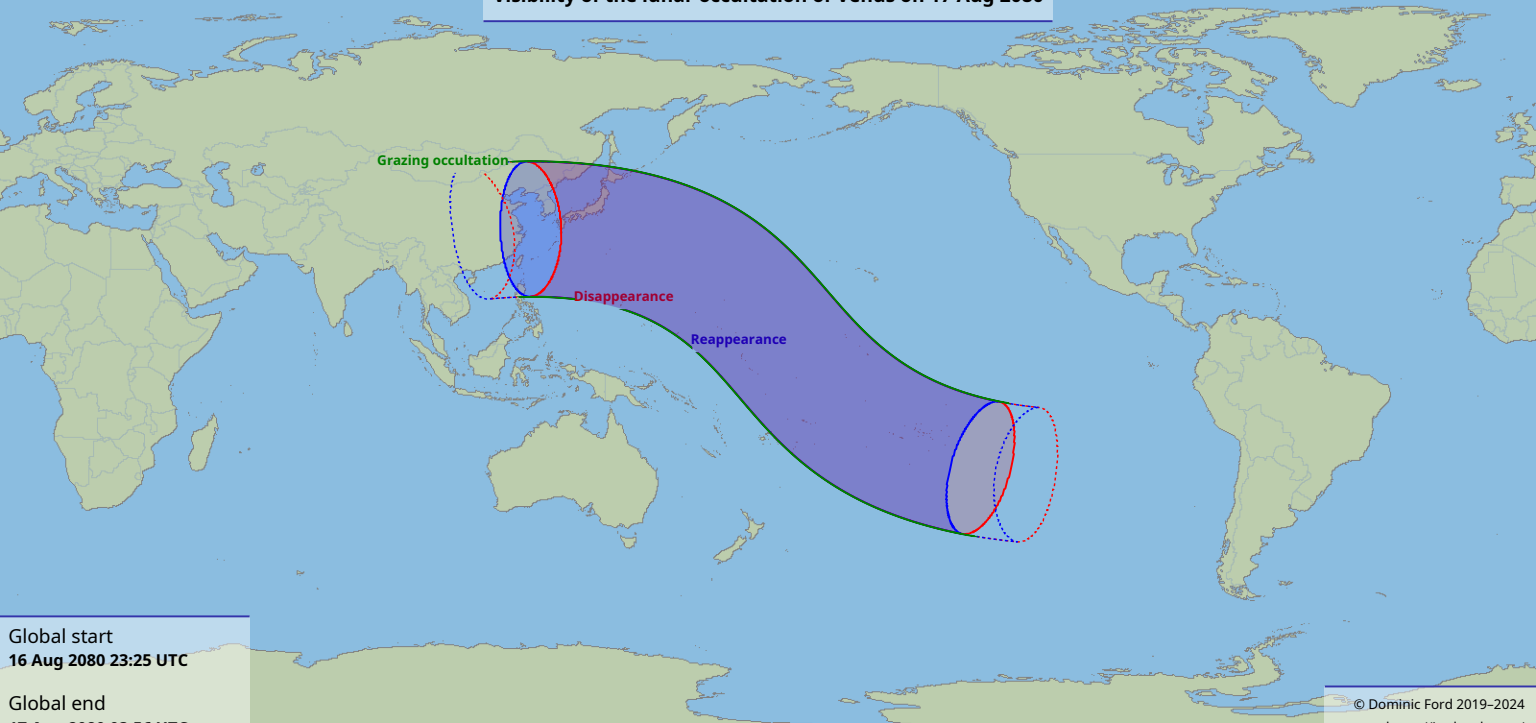

Visibility of the lunar occultation of Venus on 17 Aug 2080

Global start
16 Aug 2080 23:25 UTC

Global end
17 Aug 2080 03:56 UTC