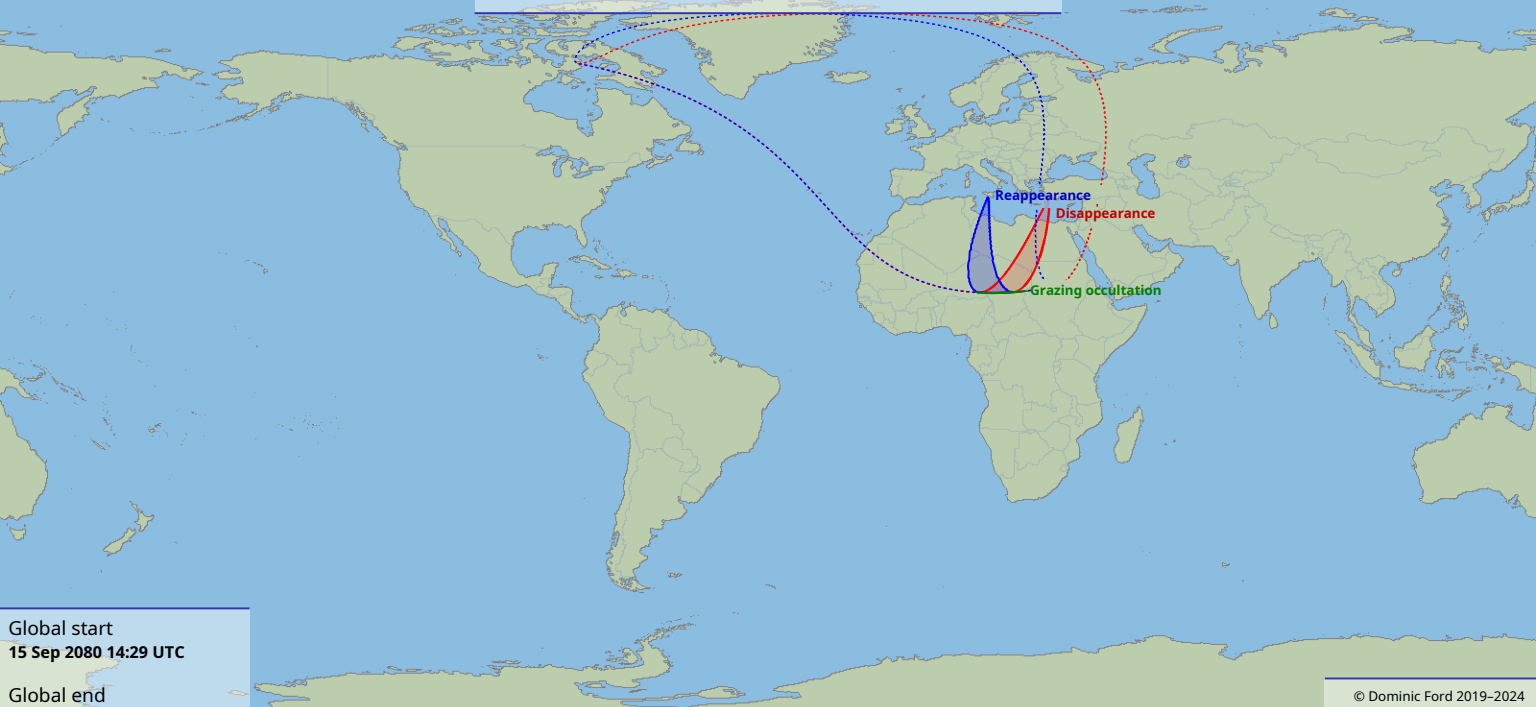

# Visibility of the lunar occultation of Mercury on 15 Sep 2080

Global start  
15 Sep 2080 14:29 UTC

Global end  
15 Sep 2080 17:30 UTC