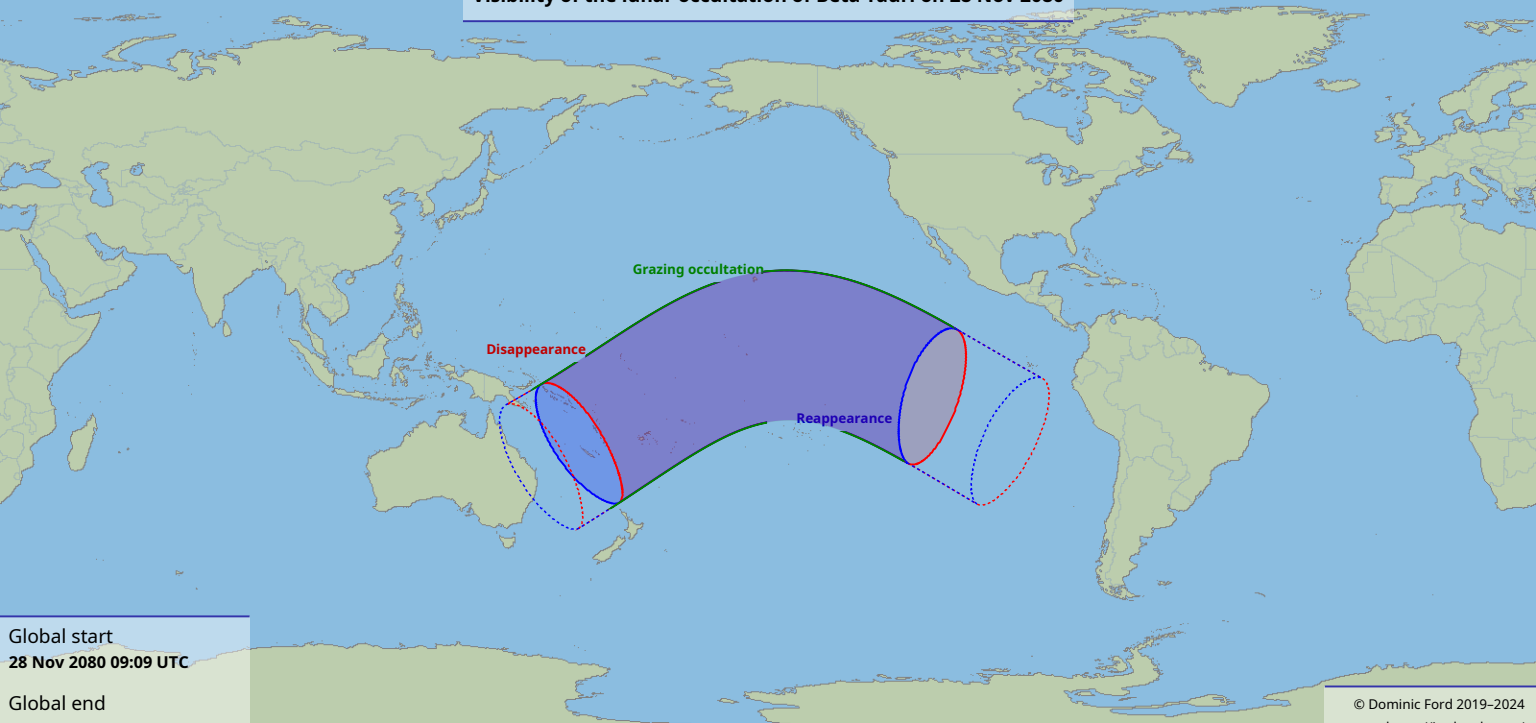

Visibility of the lunar occultation of Beta Tauri on 28 Nov 2080

Global start
28 Nov 2080 09:09 UTC

Global end
28 Nov 2080 13:08 UTC