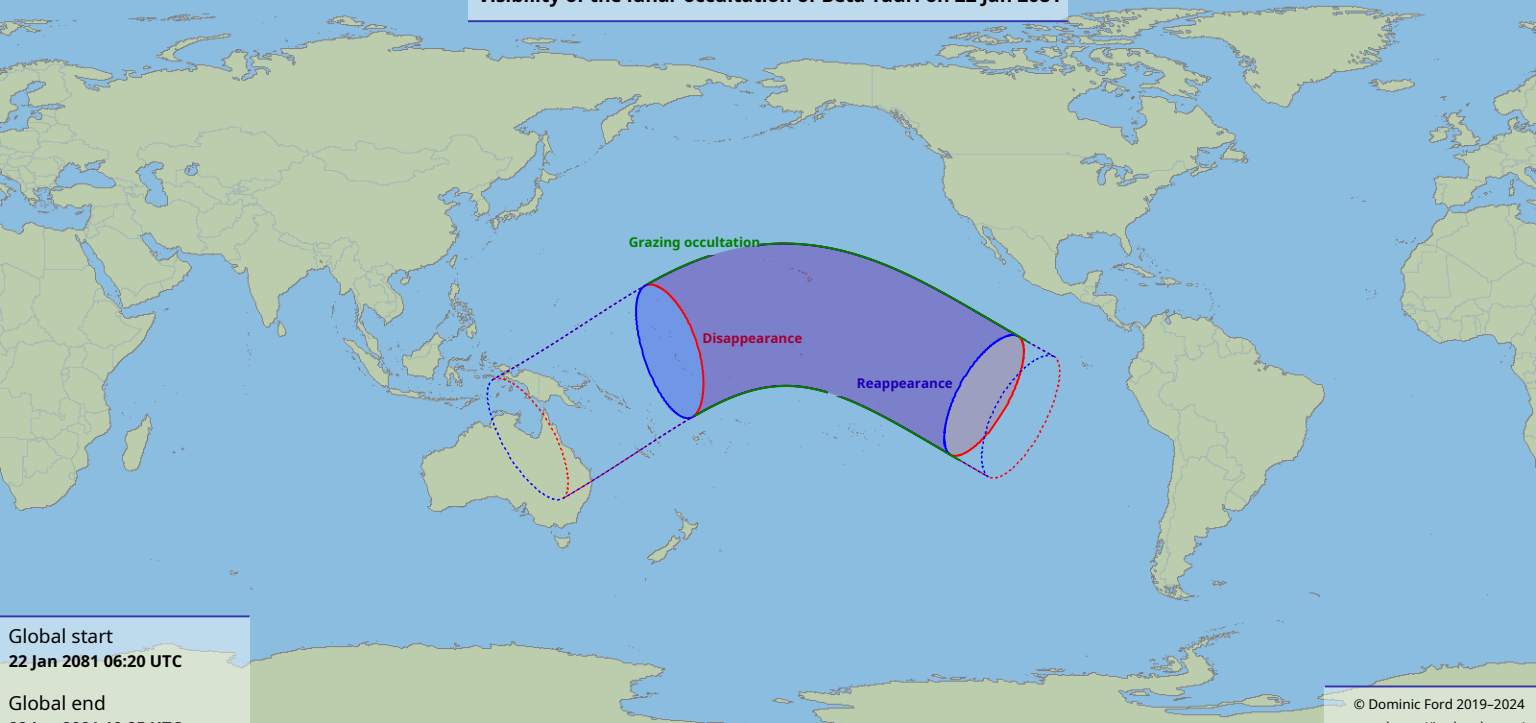

Visibility of the lunar occultation of Beta Tauri on 22 Jan 2081

Global start
22 Jan 2081 06:20 UTC

Global end
22 Jan 2081 10:25 UTC