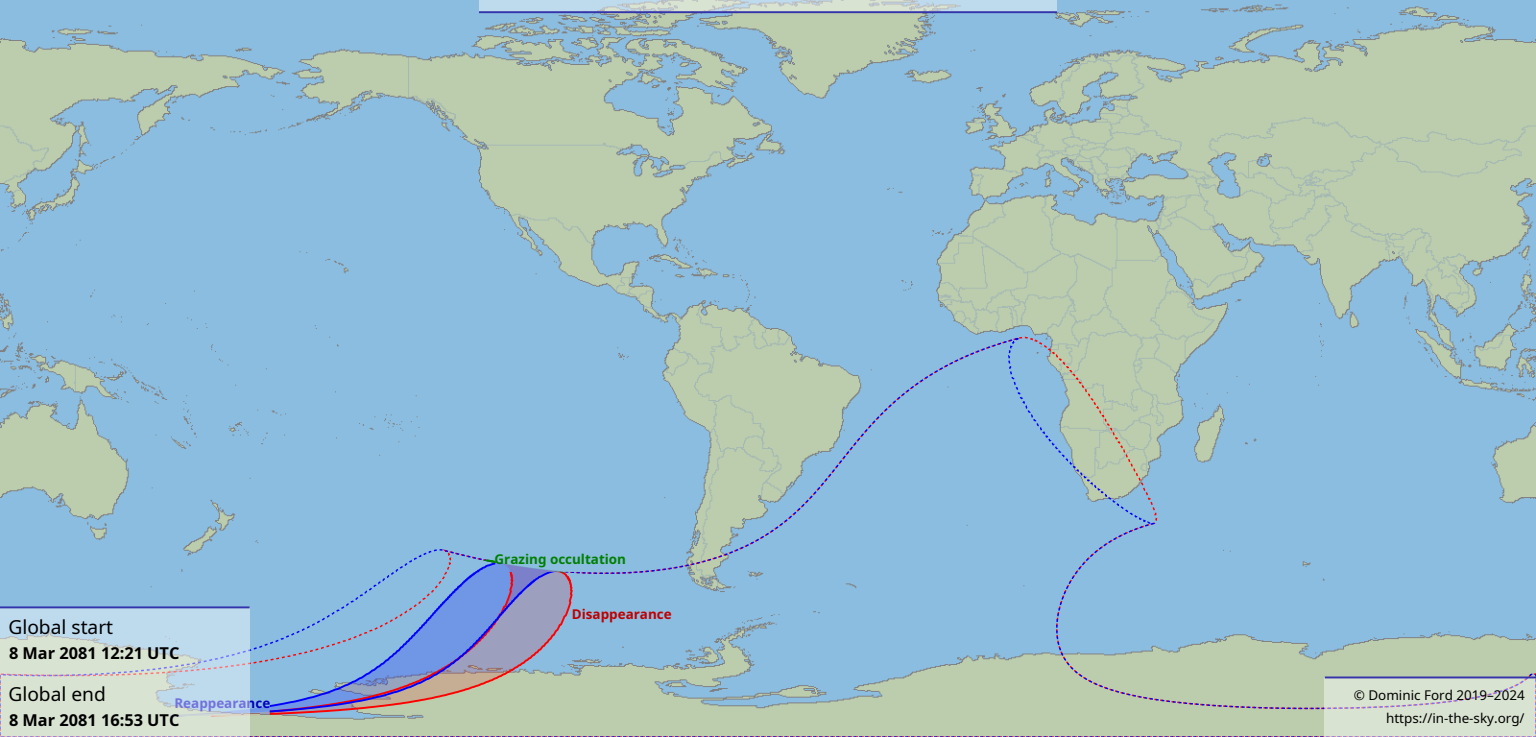

# Visibility of the lunar occultation of Mercury on 8 Mar 2081

Global start  
8 Mar 2081 12:21 UTC

Global end  
8 Mar 2081 16:53 UTC

Reappearance

Grazing occultation

Disappearance