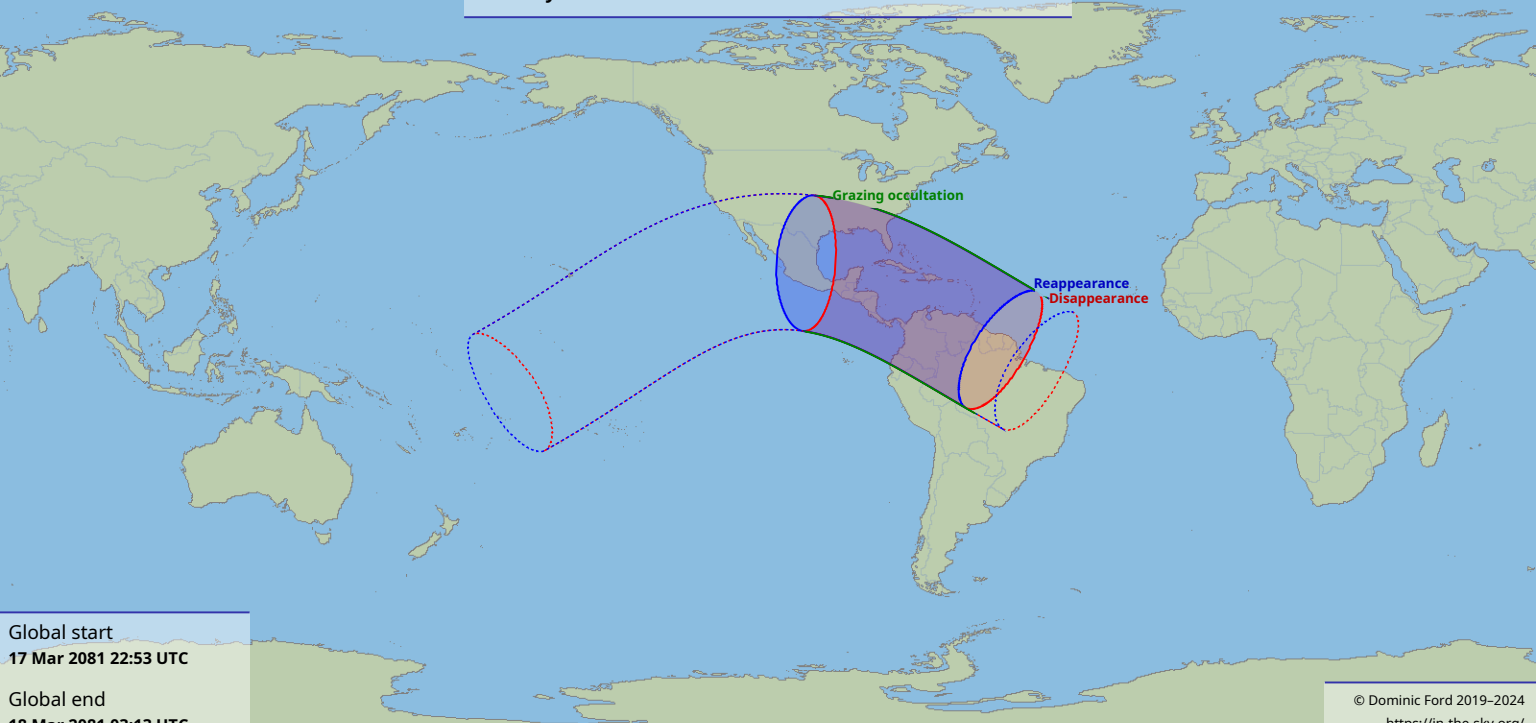

Visibility of the lunar occultation of Beta Tauri on 18 Mar 2081

Global start
17 Mar 2081 22:53 UTC

Global end
18 Mar 2081 03:13 UTC