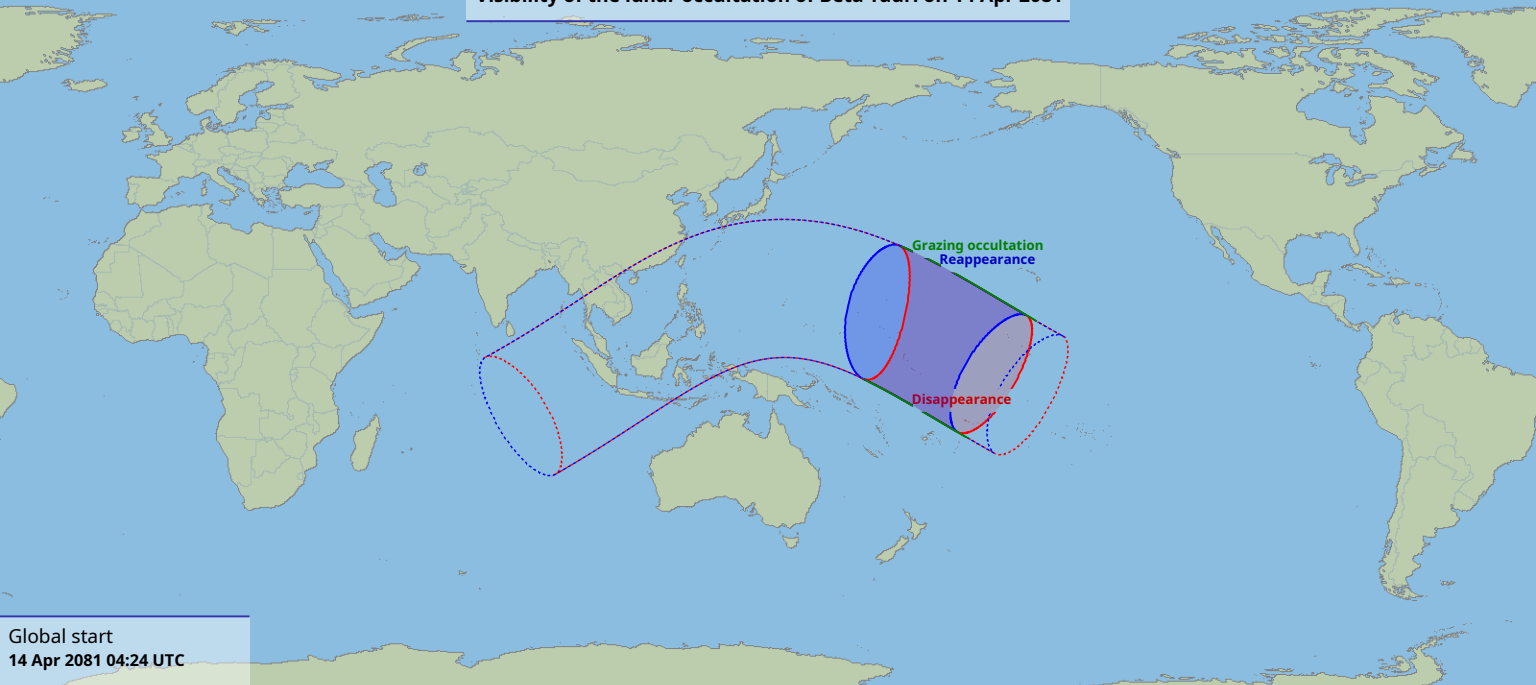

# Visibility of the lunar occultation of Beta Tauri on 14 Apr 2081

Global start  
14 Apr 2081 04:24 UTC

Global end  
14 Apr 2081 08:43 UTC