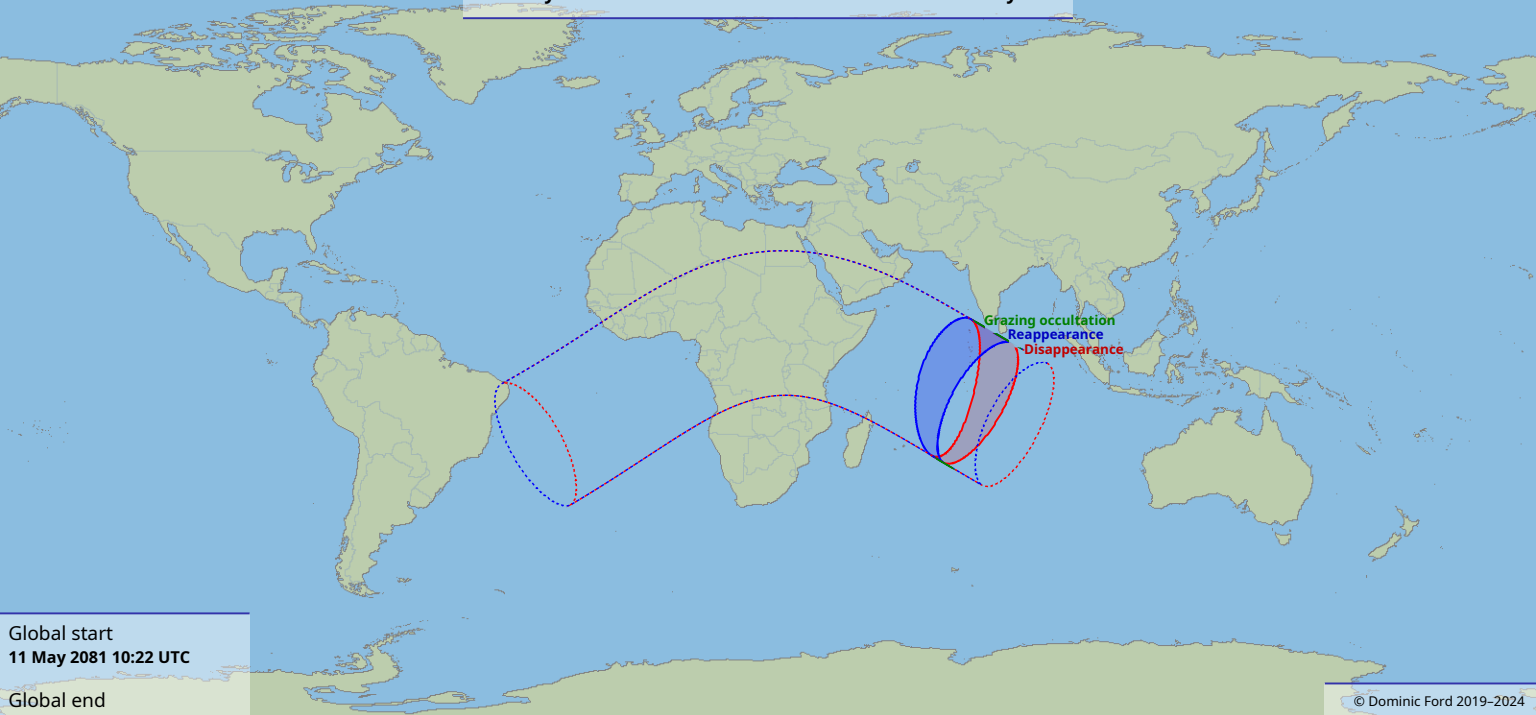

Visibility of the lunar occultation of Beta Tauri on 11 May 2081

Grazing occultation
Reappearance
Disappearance

Global start
11 May 2081 10:22 UTC

Global end
11 May 2081 14:32 UTC