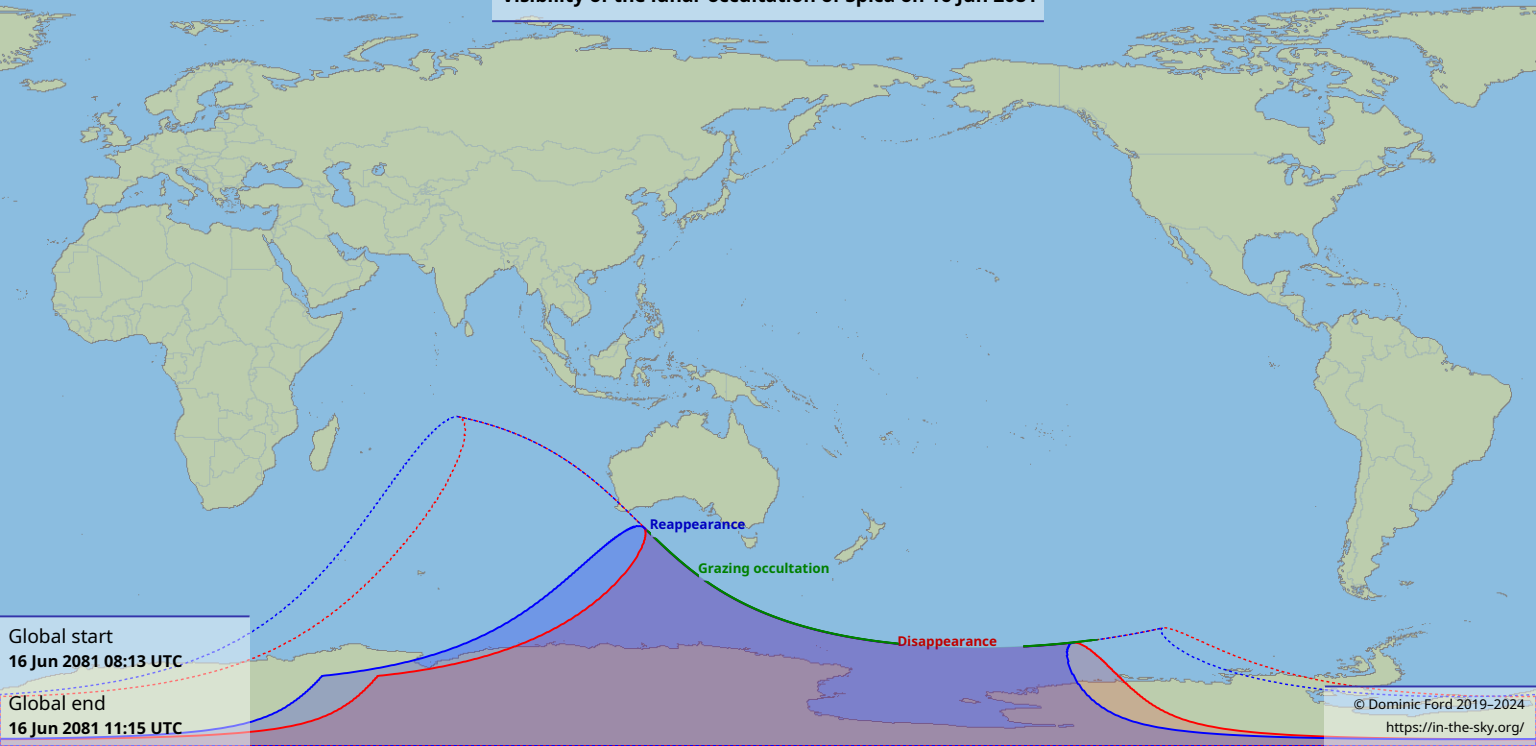

Visibility of the lunar occultation of Spica on 16 Jun 2081

Global start
16 Jun 2081 08:13 UTC

Global end
16 Jun 2081 11:15 UTC