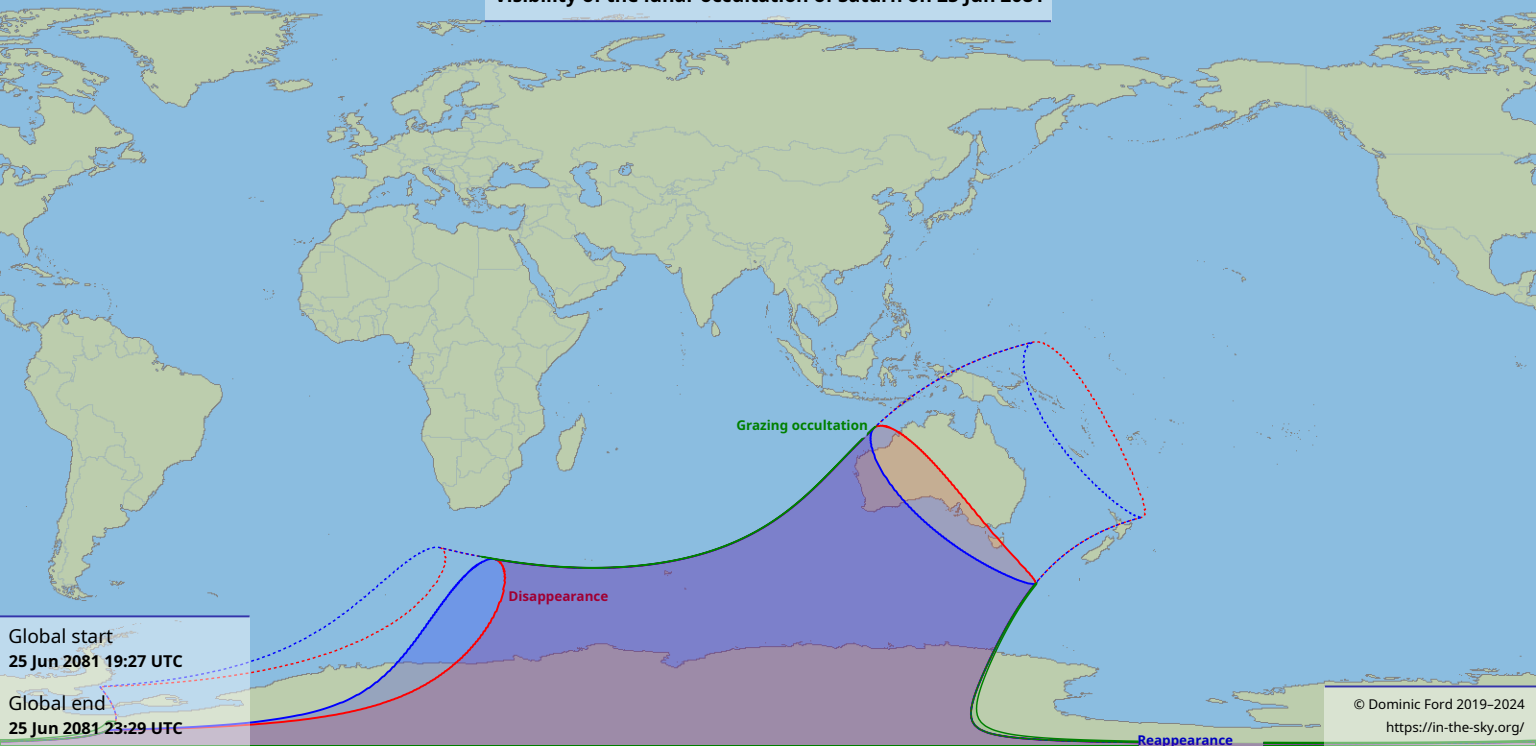

# Visibility of the lunar occultation of Saturn on 25 Jun 2081

Global start  
25 Jun 2081 19:27 UTC

Global end  
25 Jun 2081 23:29 UTC