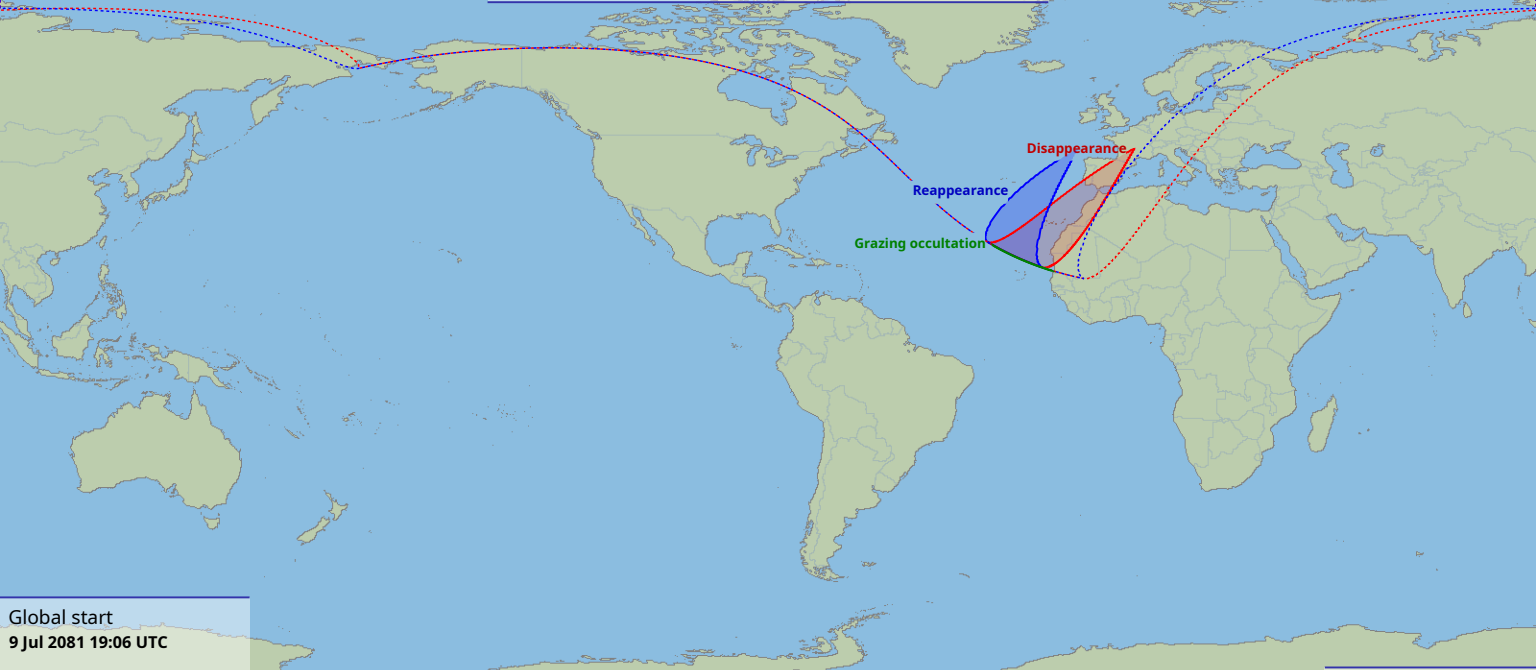

# Visibility of the lunar occultation of Regulus on 9 Jul 2081

Global start  
9 Jul 2081 19:06 UTC

Global end  
9 Jul 2081 21:56 UTC