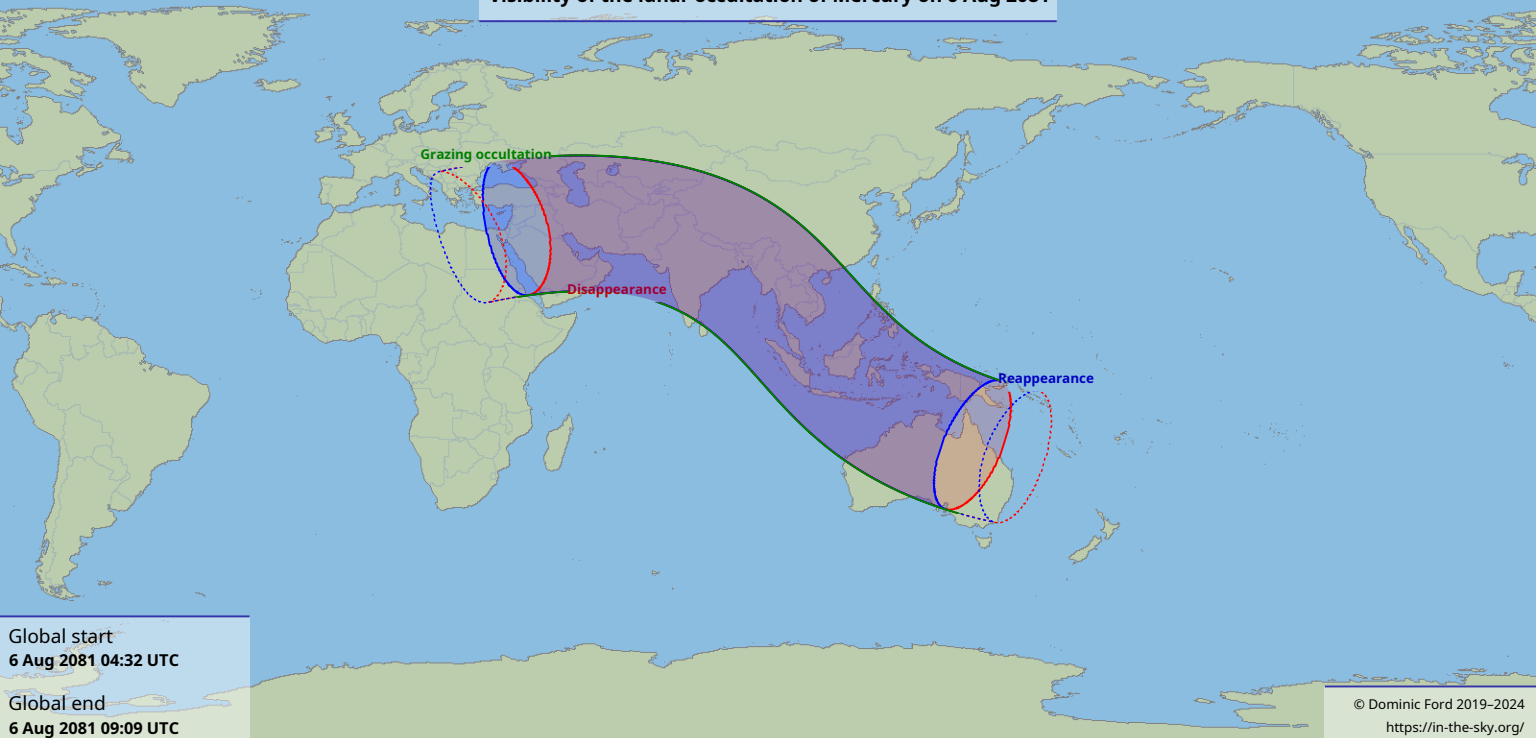

Visibility of the lunar occultation of Mercury on 6 Aug 2081

Global start
6 Aug 2081 04:32 UTC

Global end
6 Aug 2081 09:09 UTC