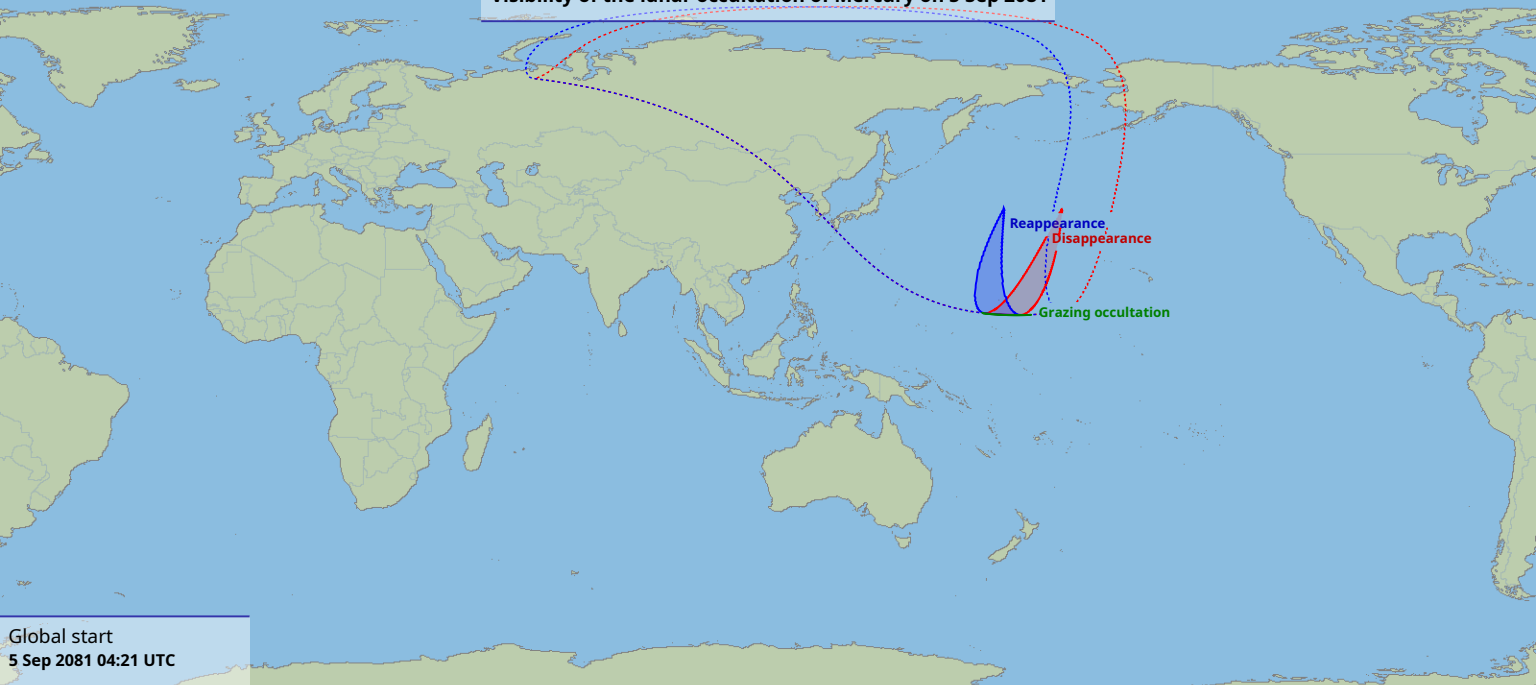

Visibility of the lunar occultation of Mercury on 5 Sep 2081

Global start
5 Sep 2081 04:21 UTC

Global end
5 Sep 2081 07:21 UTC