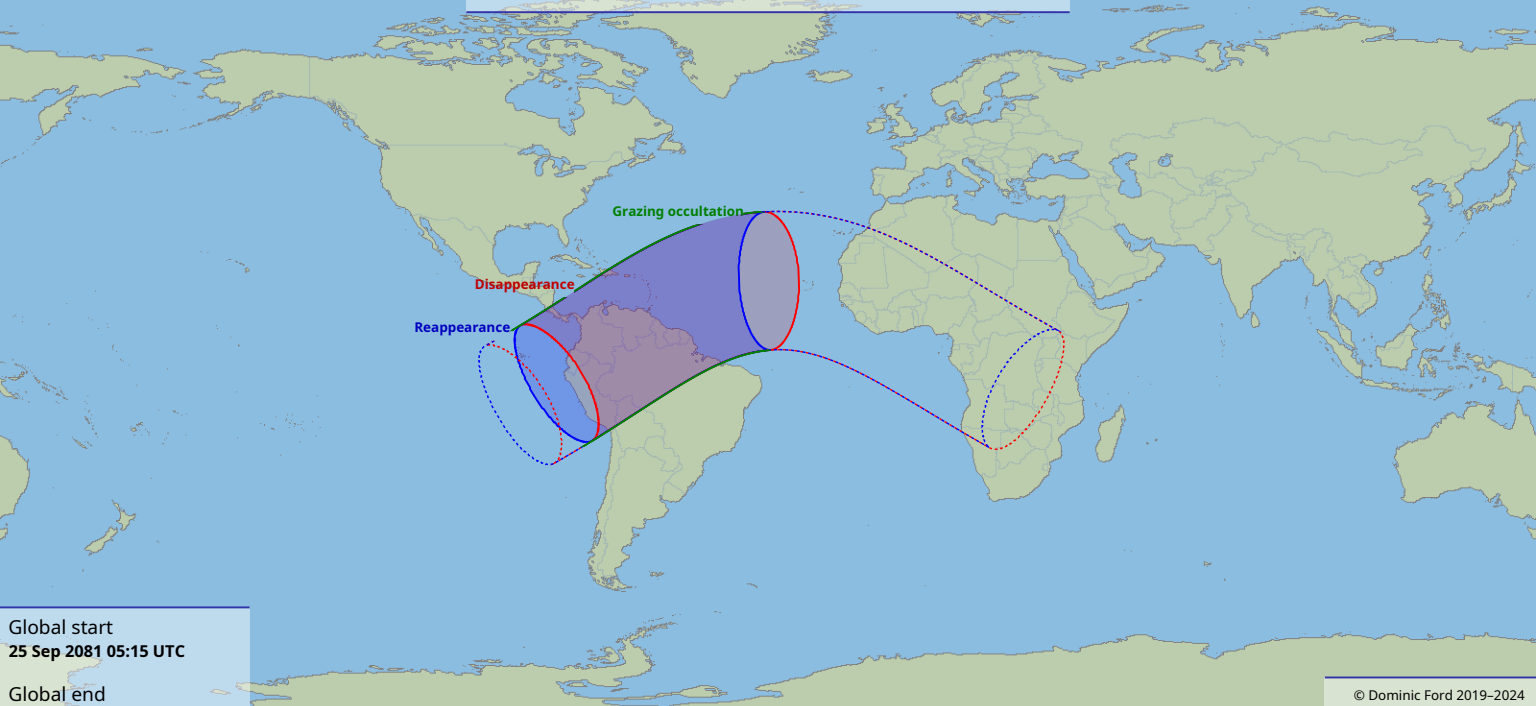

# Visibility of the lunar occultation of Beta Tauri on 25 Sep 2081

Global start  
25 Sep 2081 05:15 UTC

Global end  
25 Sep 2081 09:37 UTC