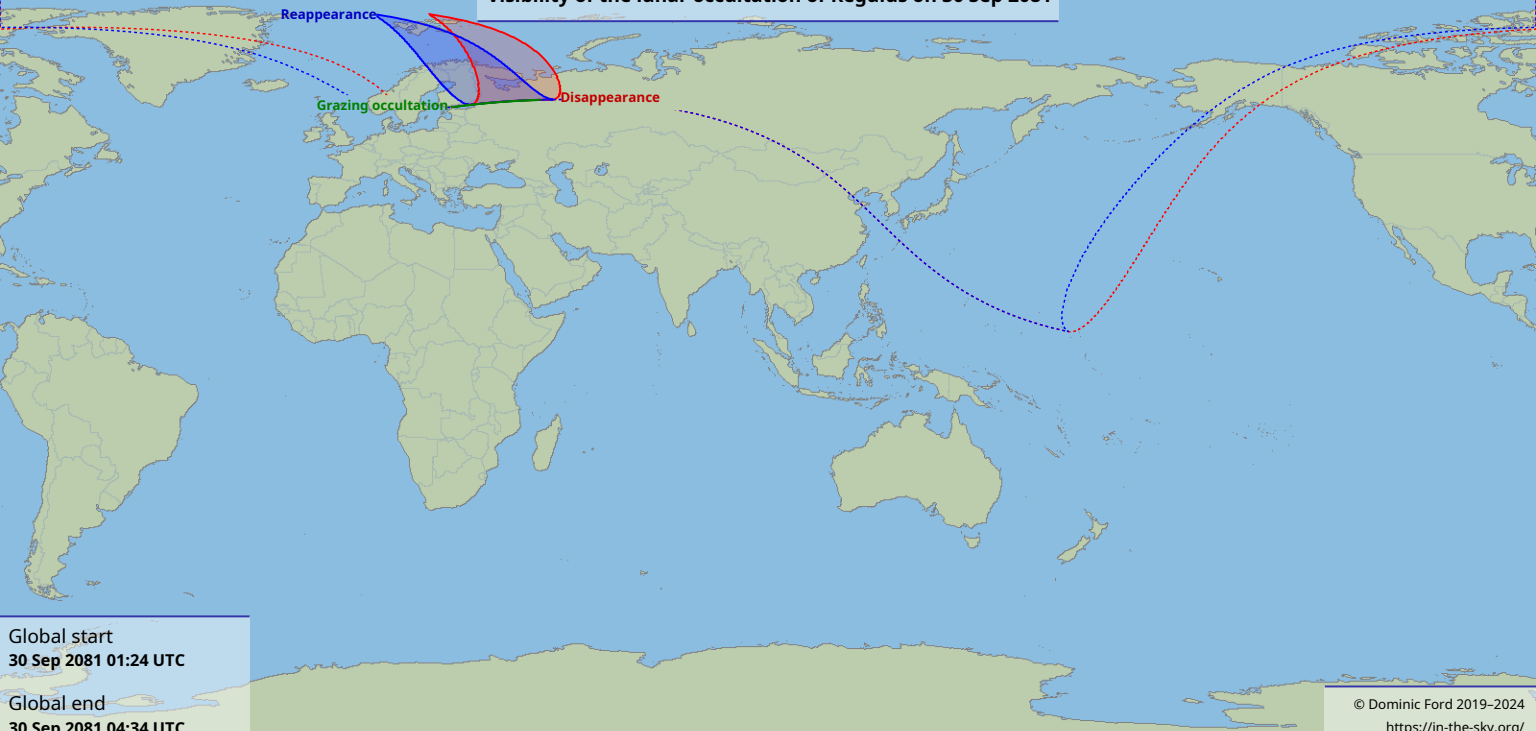

Visibility of the lunar occultation of Regulus on 30 Sep 2081

Global start
30 Sep 2081 01:24 UTC

Global end
30 Sep 2081 04:34 UTC