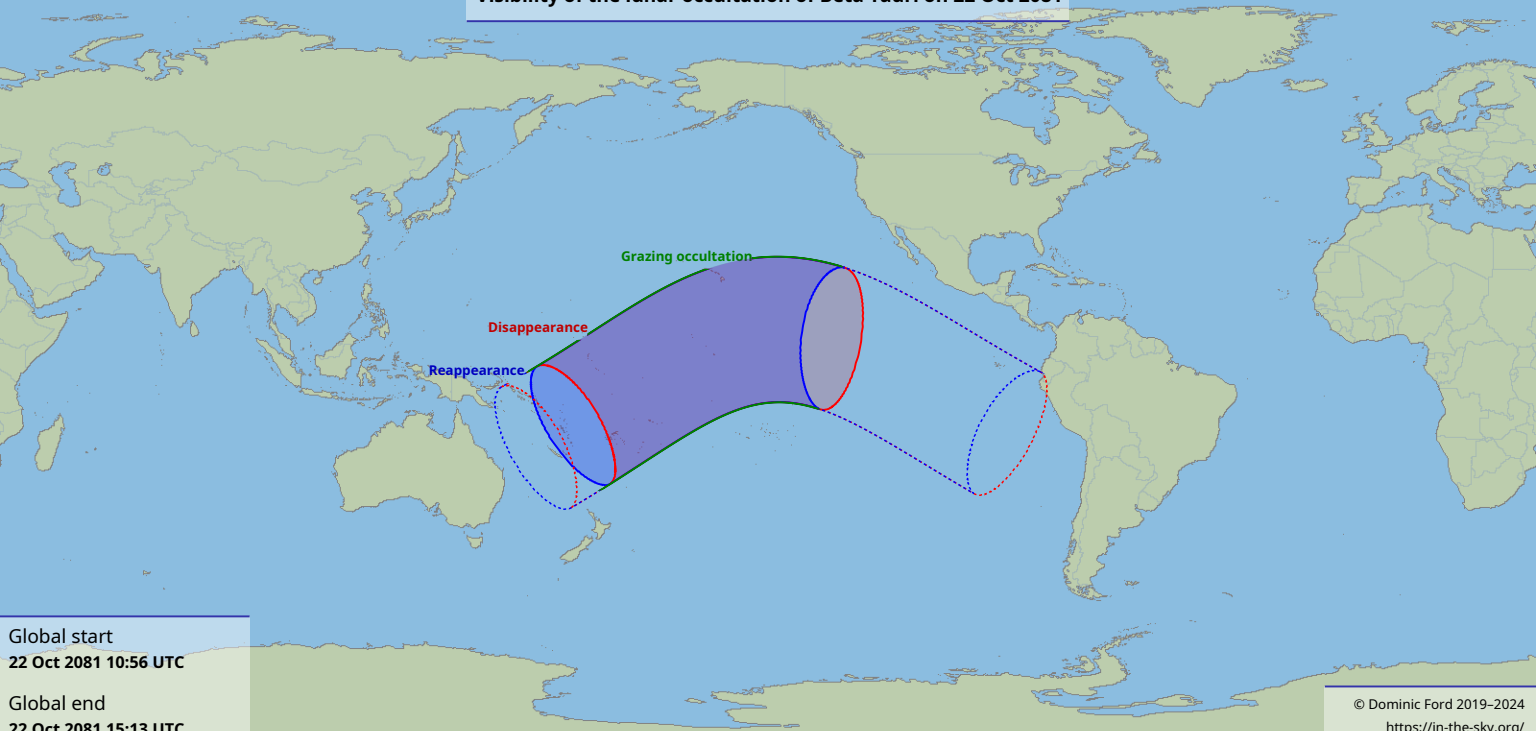

Visibility of the lunar occultation of Beta Tauri on 22 Oct 2081

Global start
22 Oct 2081 10:56 UTC

Global end
22 Oct 2081 15:13 UTC