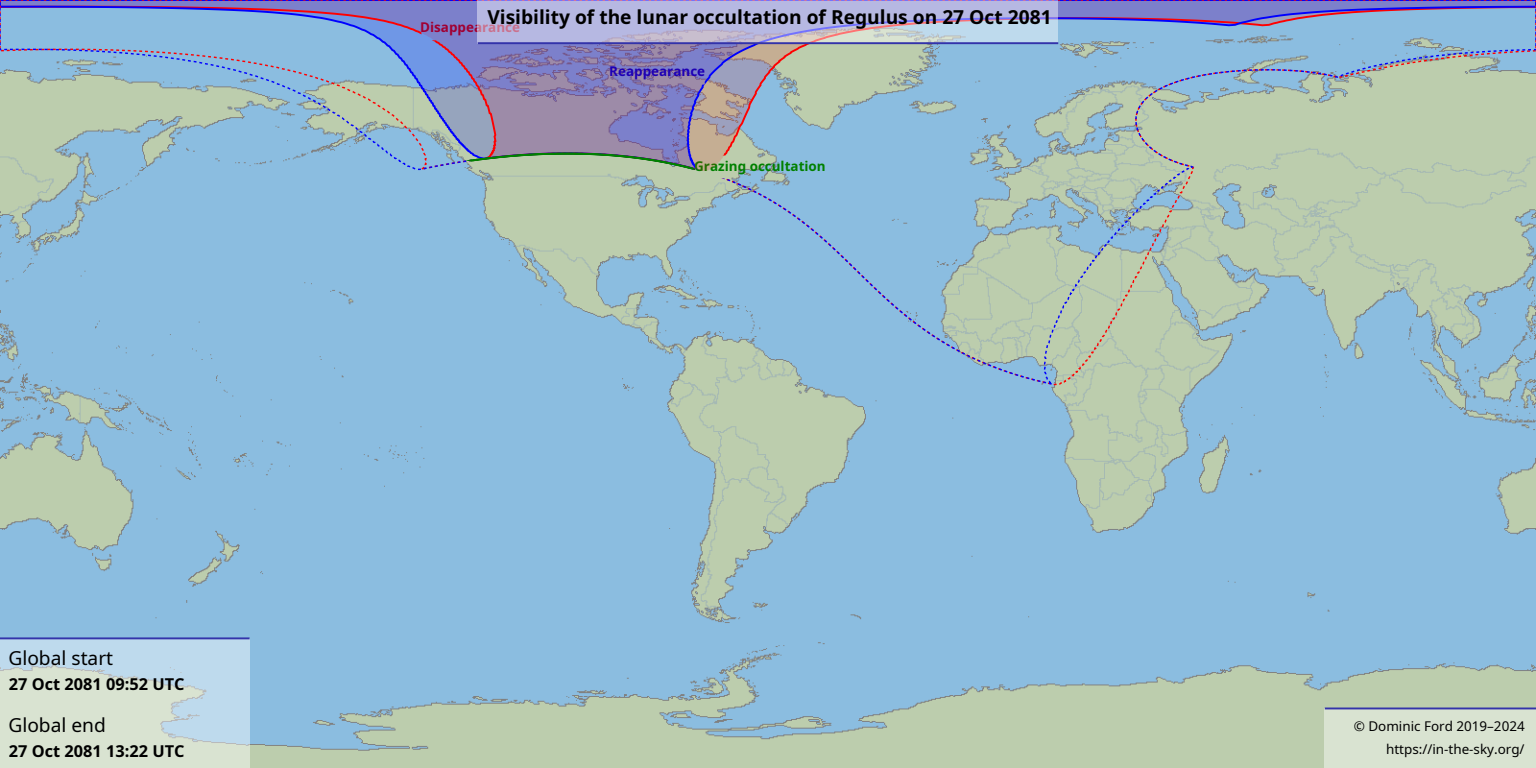

Visibility of the lunar occultation of Regulus on 27 Oct 2081

Global start
27 Oct 2081 09:52 UTC

Global end
27 Oct 2081 13:22 UTC