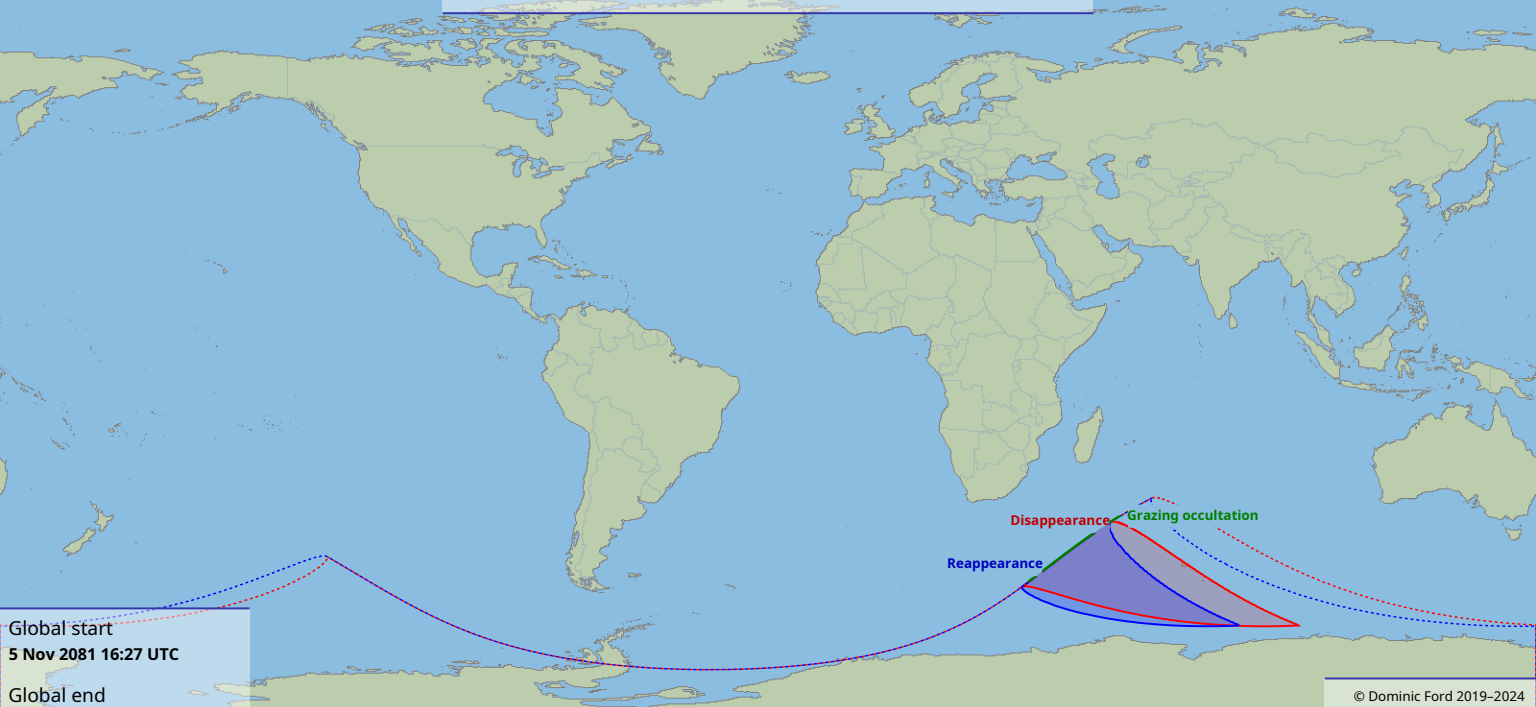

Visibility of the lunar occultation of Sigma Sagittarii on 5 Nov 2081

Global start
5 Nov 2081 16:27 UTC

Global end
5 Nov 2081 19:13 UTC

Disappearance

Grazing occultation

Reappearance