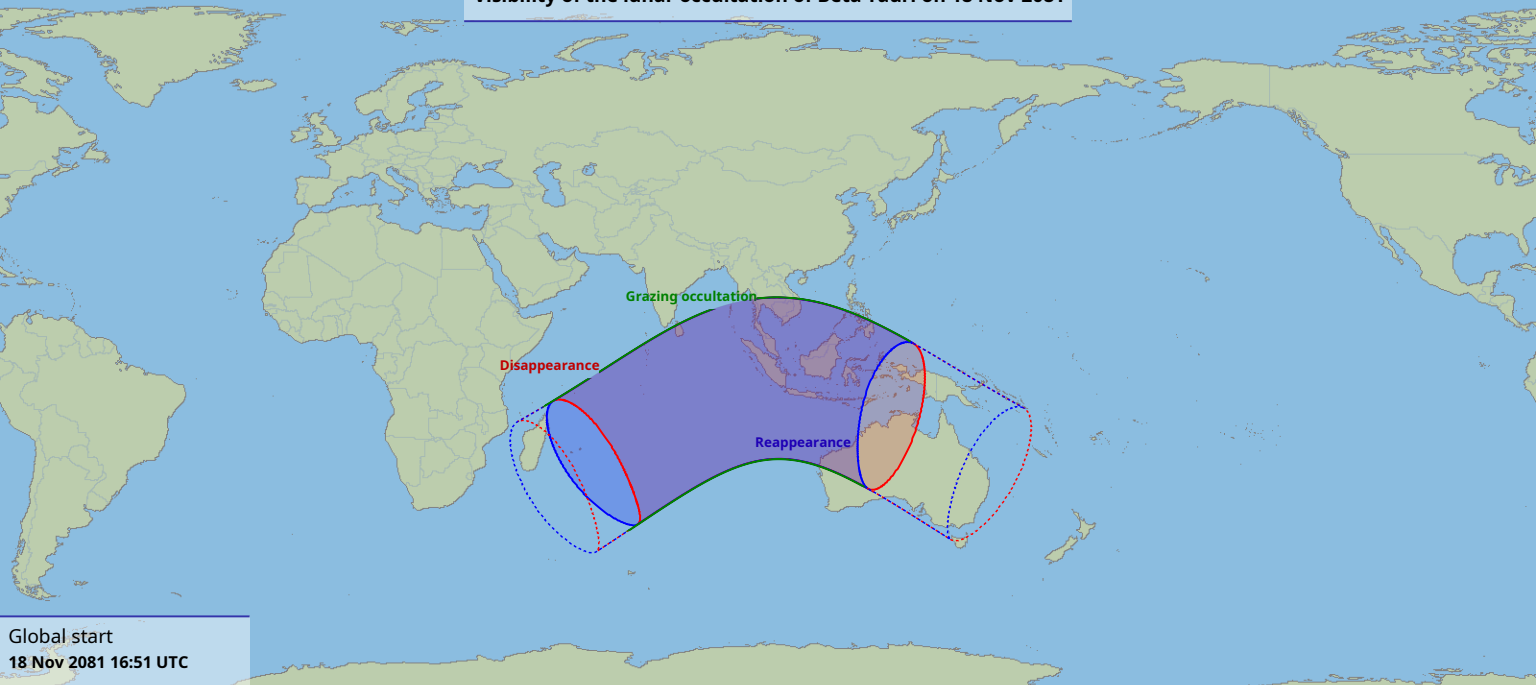

Visibility of the lunar occultation of Beta Tauri on 18 Nov 2081

Global start
18 Nov 2081 16:51 UTC

Global end
18 Nov 2081 20:52 UTC