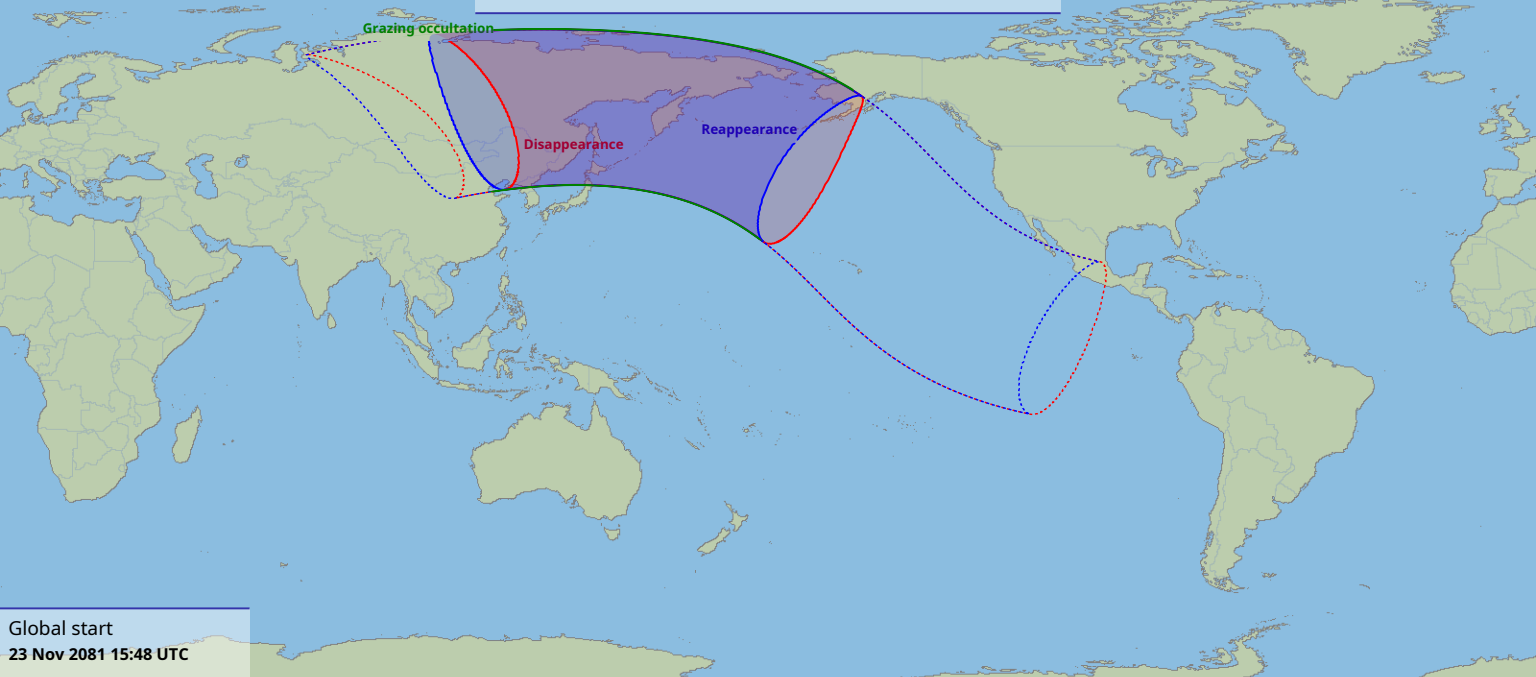

Visibility of the lunar occultation of Regulus on 23 Nov 2081

Global start
23 Nov 2081 15:48 UTC

Global end
23 Nov 2081 19:46 UTC