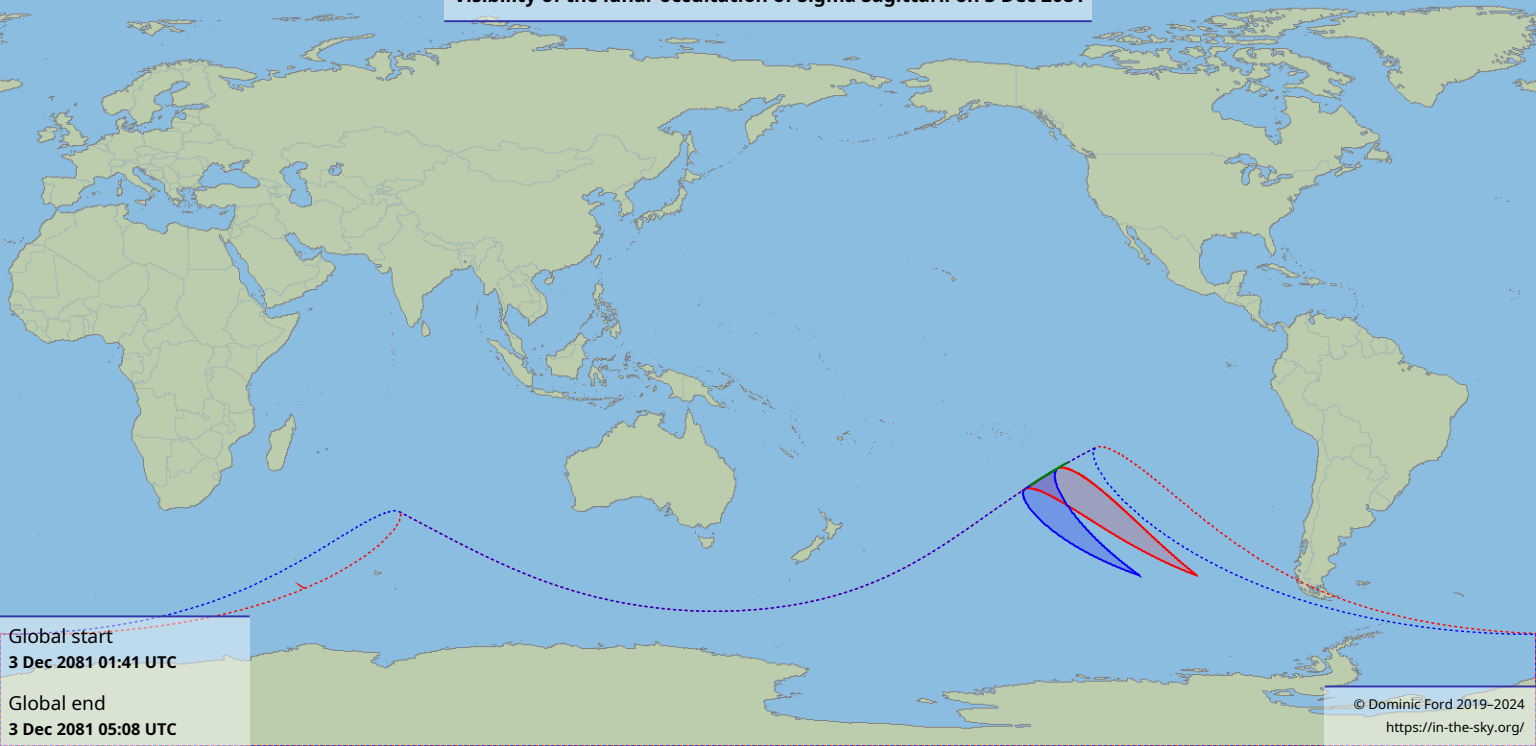

Visibility of the lunar occultation of Sigma Sagittarii on 3 Dec 2081

Global start
3 Dec 2081 01:41 UTC

Global end
3 Dec 2081 05:08 UTC