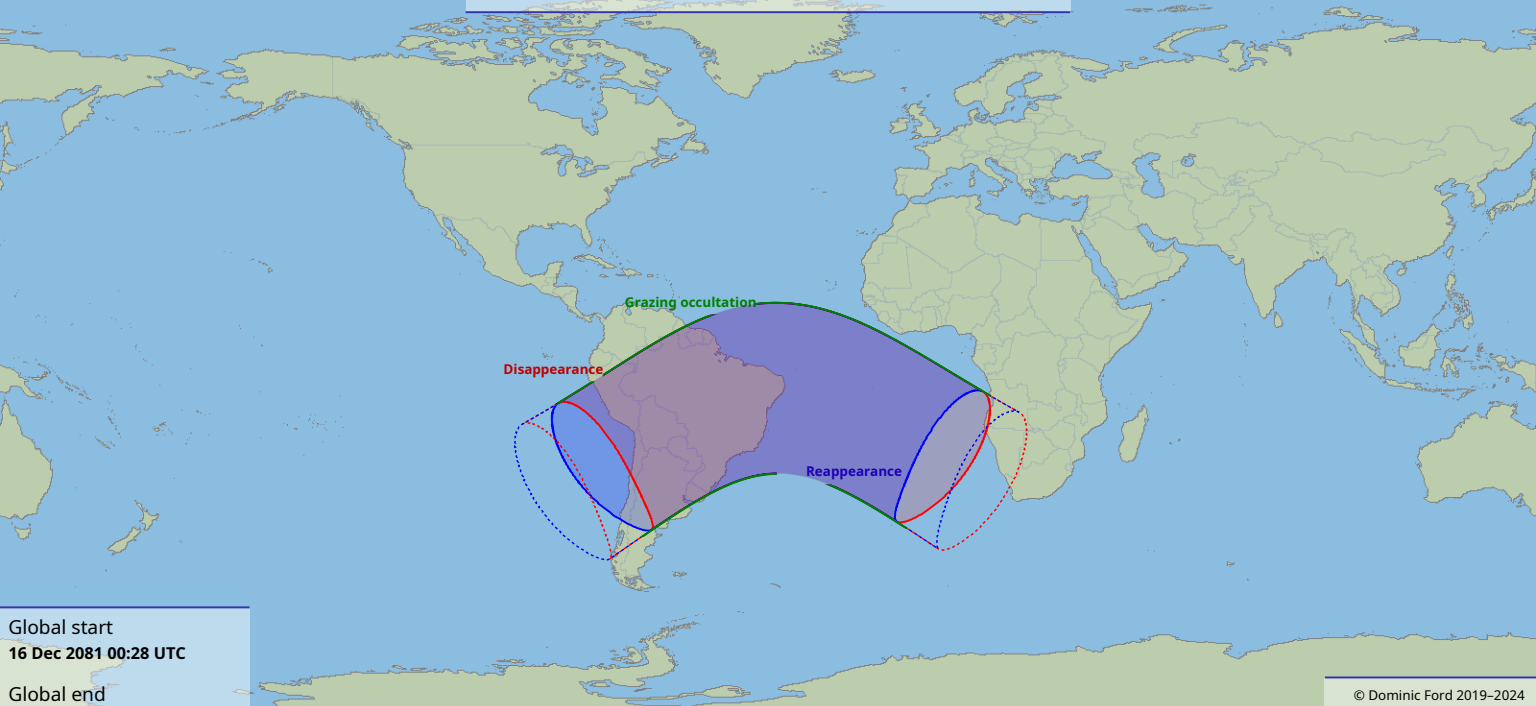

Visibility of the lunar occultation of Beta Tauri on 16 Dec 2081

Global start
16 Dec 2081 00:28 UTC

Global end
16 Dec 2081 04:22 UTC