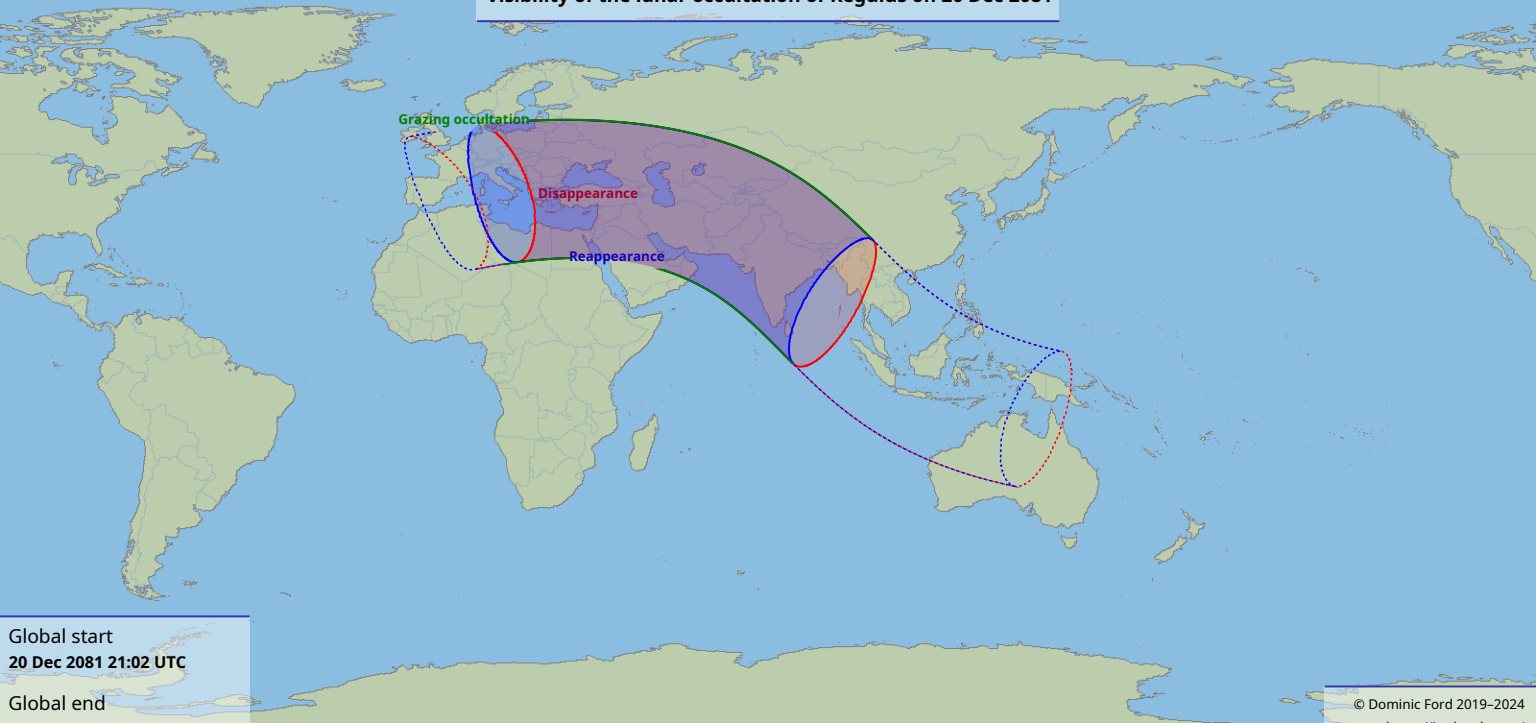

Visibility of the lunar occultation of Regulus on 20 Dec 2081

Global start
20 Dec 2081 21:02 UTC

Global end
21 Dec 2081 01:13 UTC