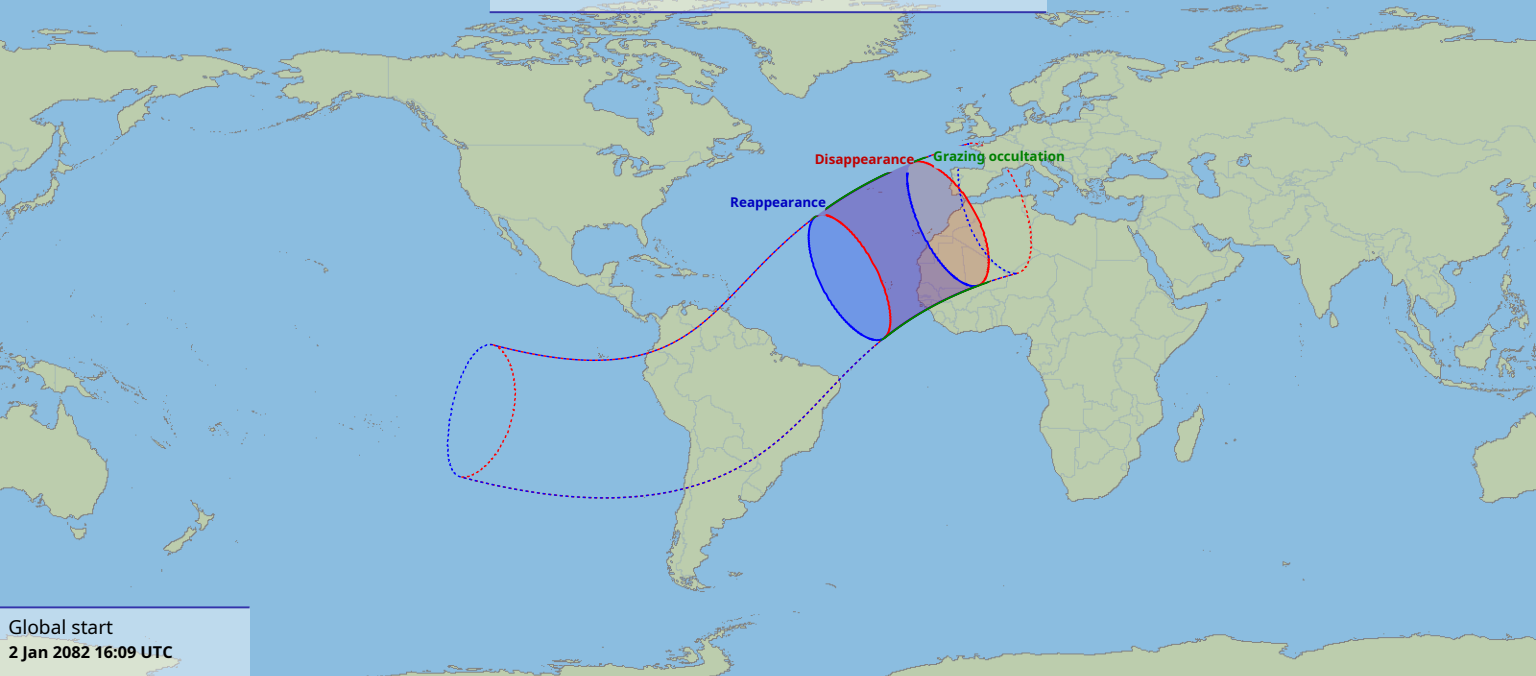

Visibility of the lunar occultation of Saturn on 2 Jan 2082

Global start
2 Jan 2082 16:09 UTC

Global end
2 Jan 2082 20:42 UTC