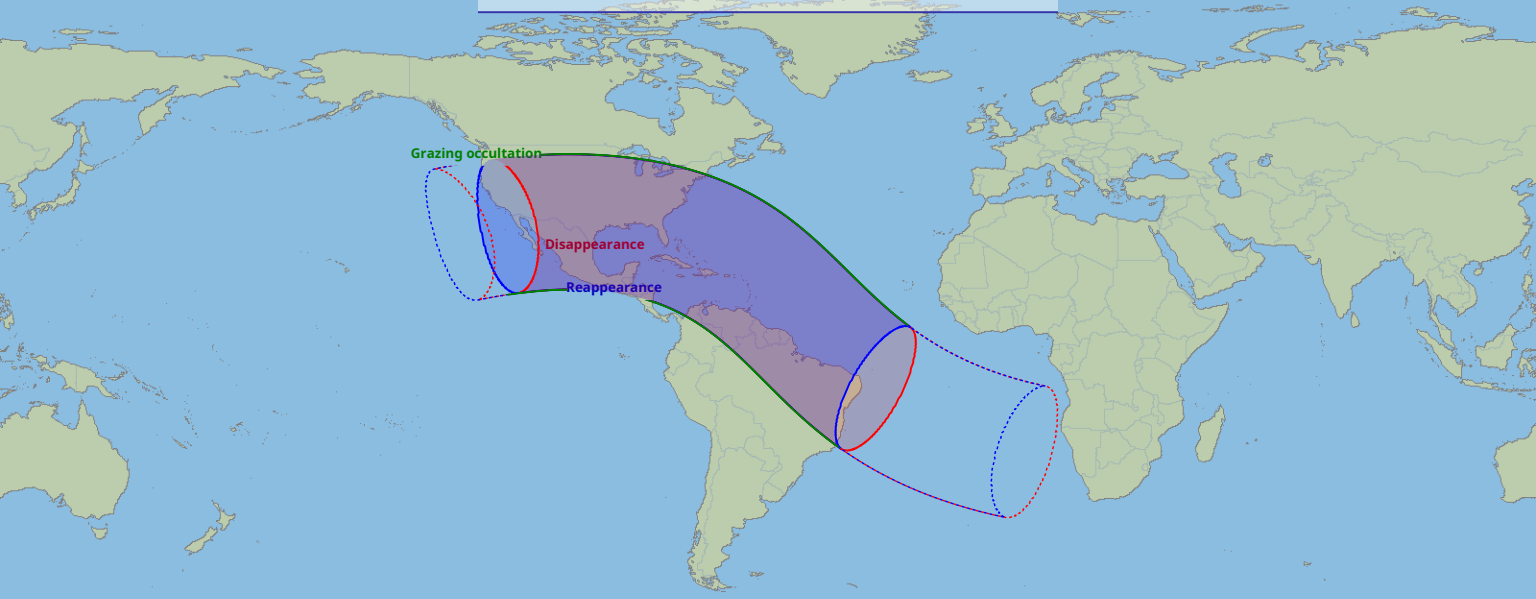

# Visibility of the lunar occultation of Regulus on 17 Jan 2082

Global start  
17 Jan 2082 04:06 UTC

Global end  
17 Jan 2082 08:17 UTC