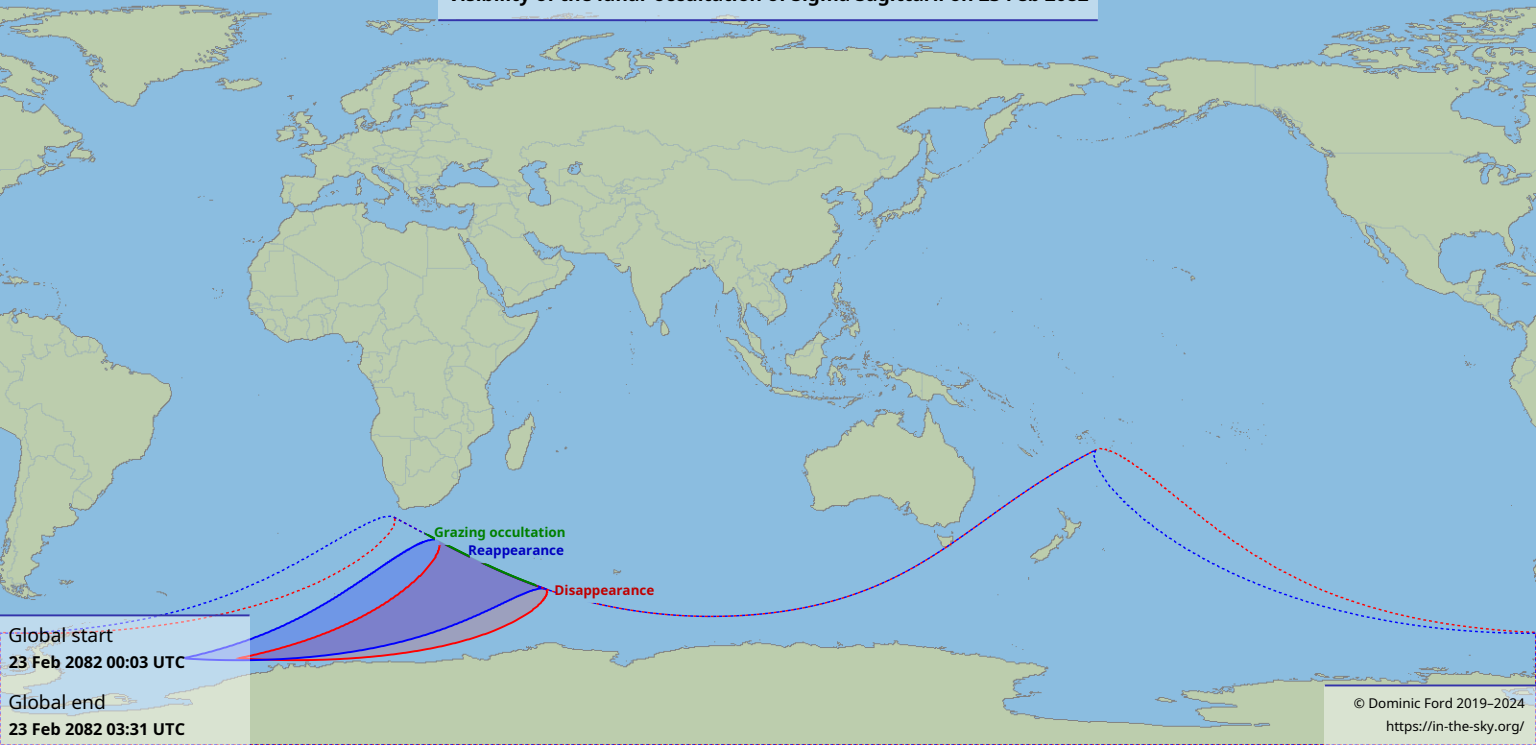

# Visibility of the lunar occultation of Sigma Sagittarii on 23 Feb 2082

Global start  
23 Feb 2082 00:03 UTC

Global end  
23 Feb 2082 03:31 UTC

Grazing occultation  
Reappearance

Disappearance