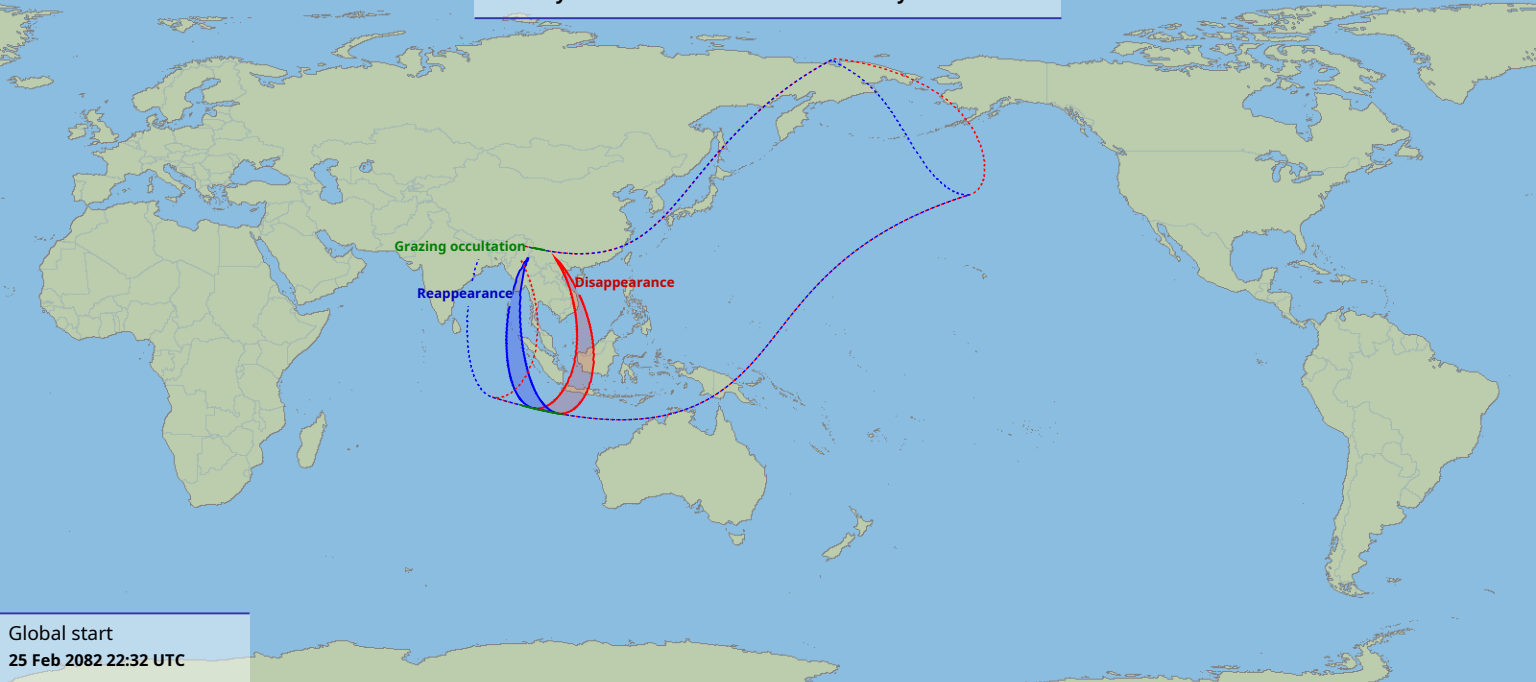

# Visibility of the lunar occultation of Mercury on 26 Feb 2082

Global start  
25 Feb 2082 22:32 UTC

Global end  
26 Feb 2082 03:16 UTC