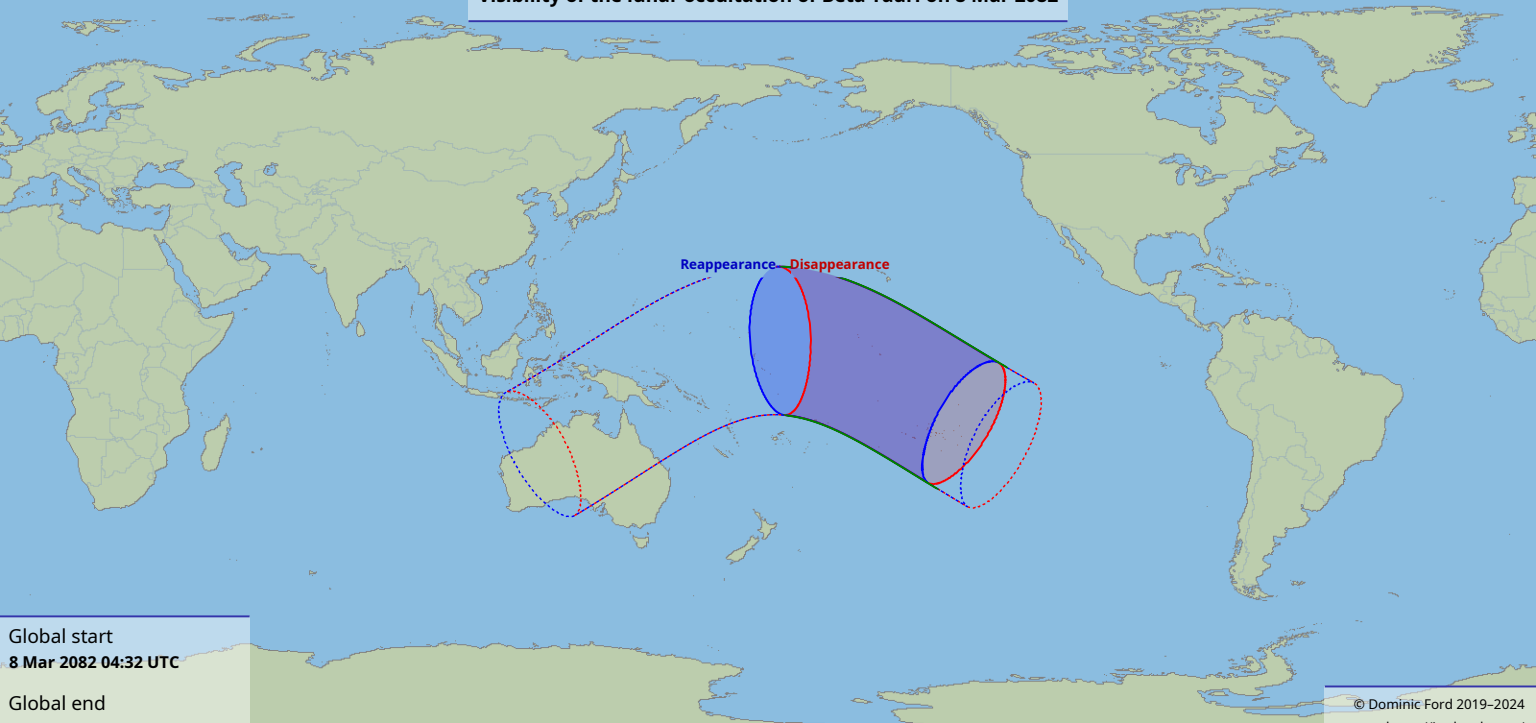

# Visibility of the lunar occultation of Beta Tauri on 8 Mar 2082

Global start  
8 Mar 2082 04:32 UTC

Global end  
8 Mar 2082 08:48 UTC