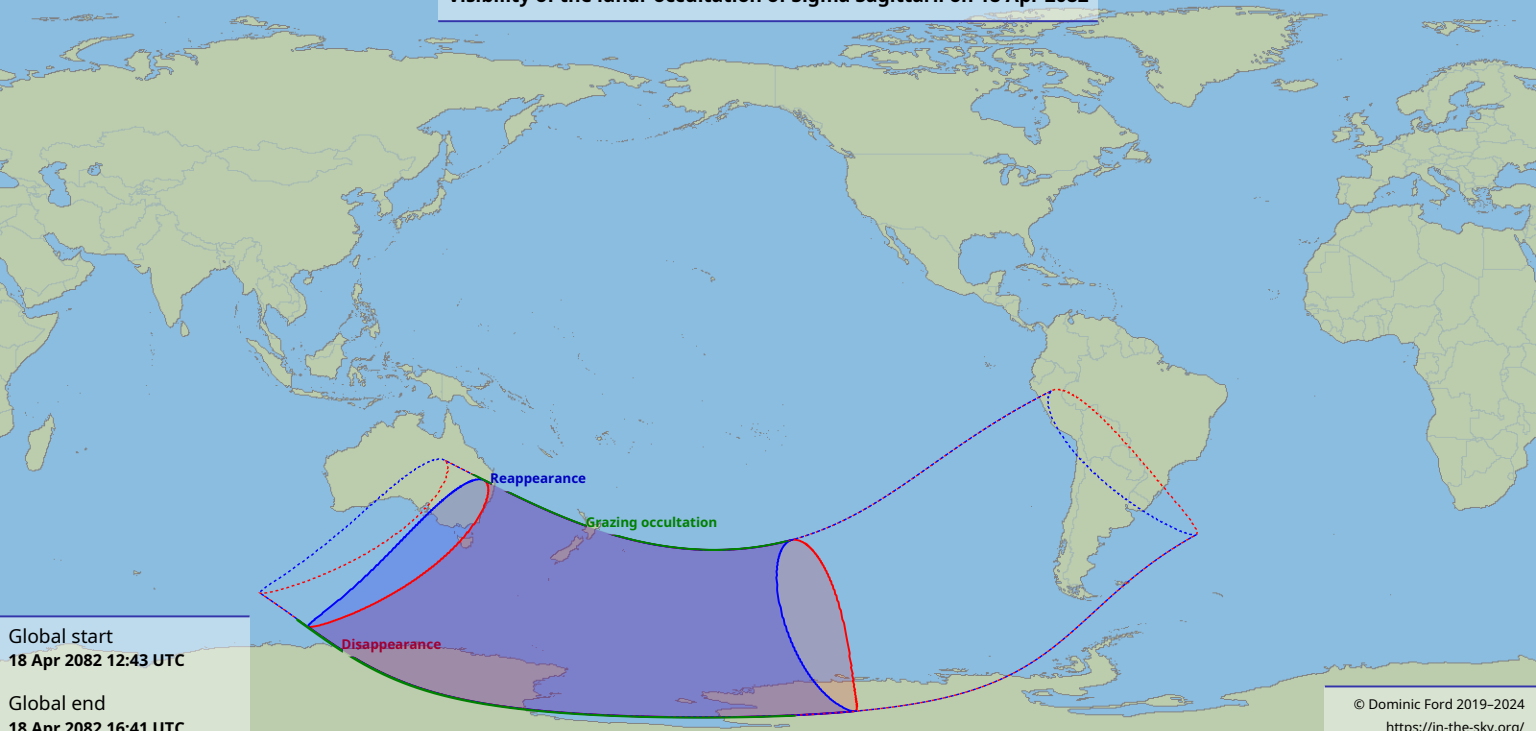

Visibility of the lunar occultation of Sigma Sagittarii on 18 Apr 2082

Global start
18 Apr 2082 12:43 UTC

Global end
18 Apr 2082 16:41 UTC