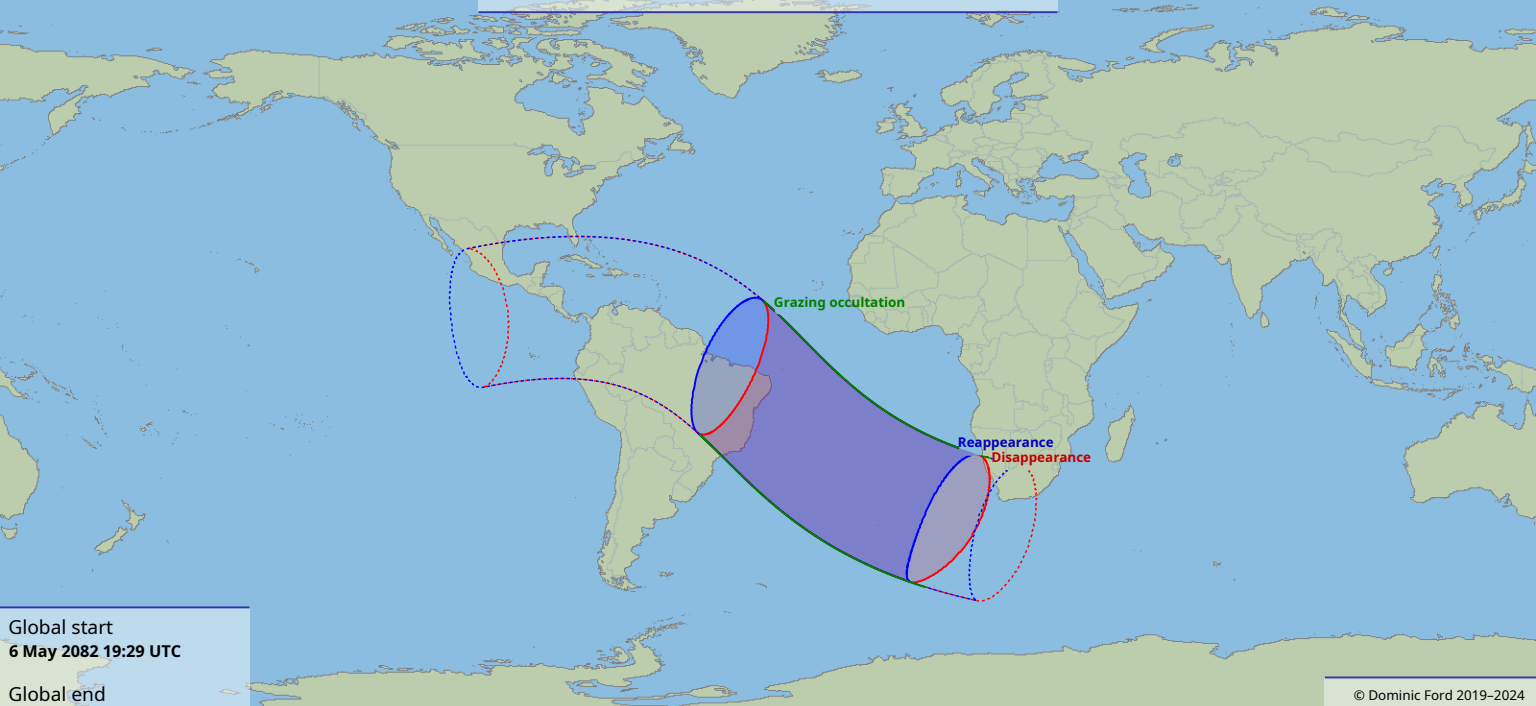

Visibility of the lunar occultation of Regulus on 6 May 2082

Global start
6 May 2082 19:29 UTC

Global end
6 May 2082 23:39 UTC