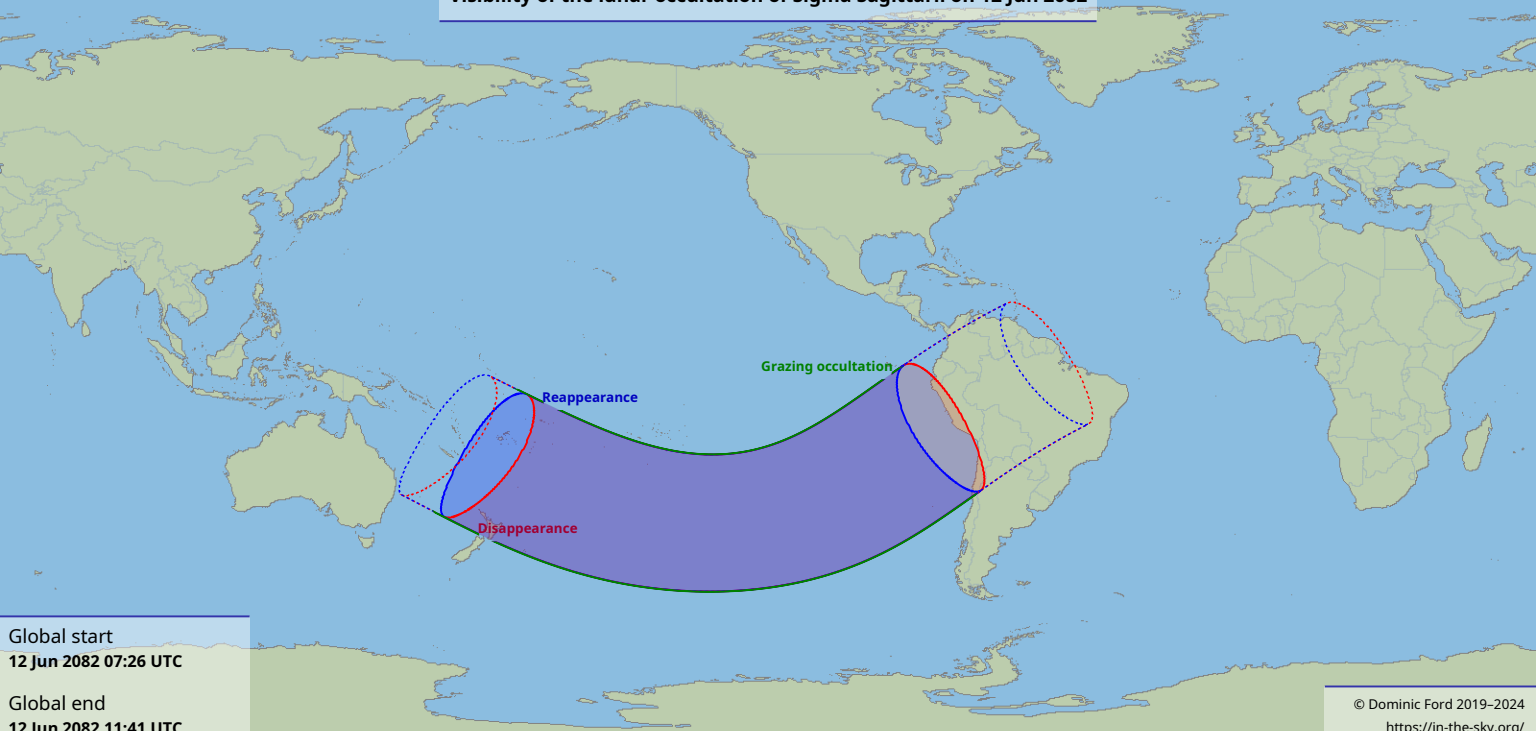

Visibility of the lunar occultation of Sigma Sagittarii on 12 Jun 2082

Global start
12 Jun 2082 07:26 UTC

Global end
12 Jun 2082 11:41 UTC