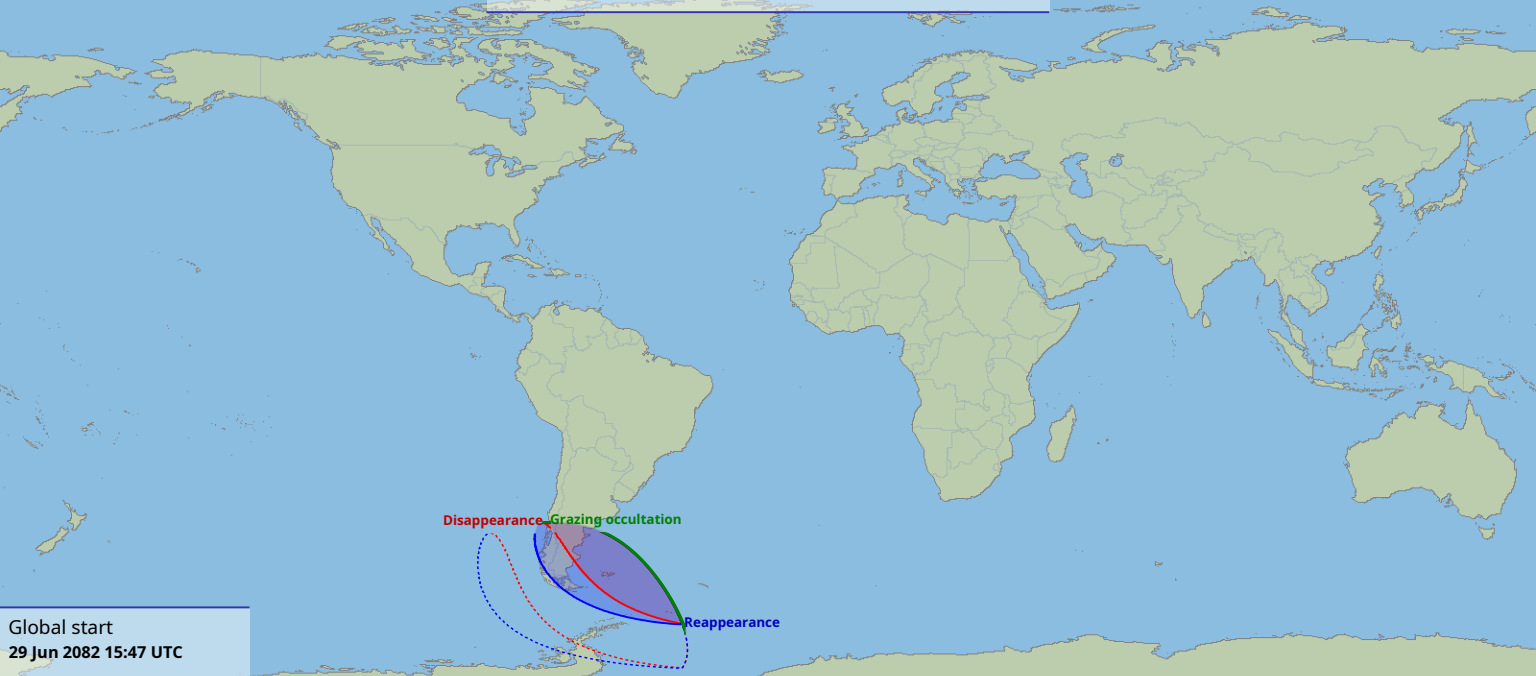

# Visibility of the lunar occultation of Venus on 29 Jun 2082

Global start  
29 Jun 2082 15:47 UTC

Global end  
29 Jun 2082 17:19 UTC