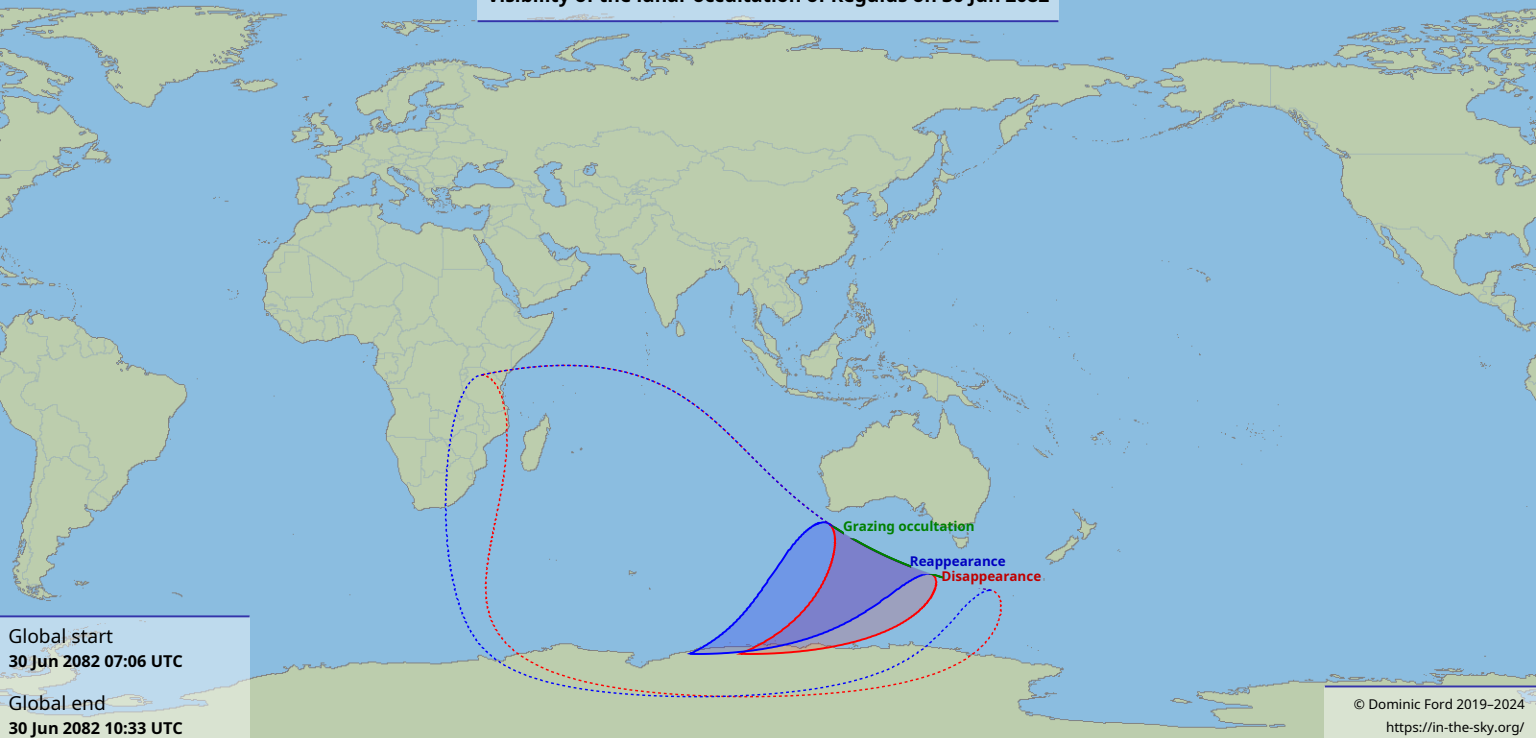

Visibility of the lunar occultation of Regulus on 30 Jun 2082

Global start
30 Jun 2082 07:06 UTC

Global end
30 Jun 2082 10:33 UTC

Grazing occultation

Reappearance

Disappearance