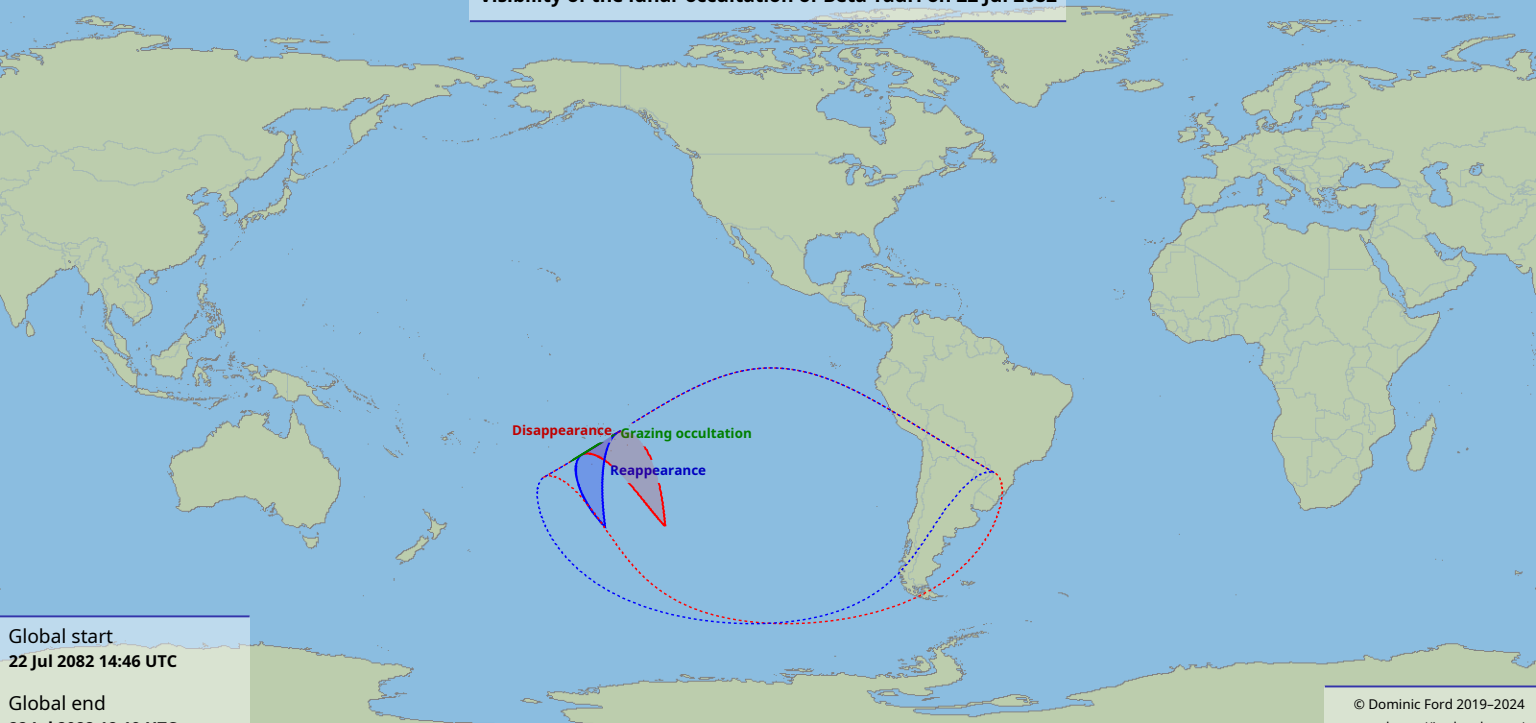

Visibility of the lunar occultation of Beta Tauri on 22 Jul 2082

Global start
22 Jul 2082 14:46 UTC

Global end
22 Jul 2082 18:19 UTC