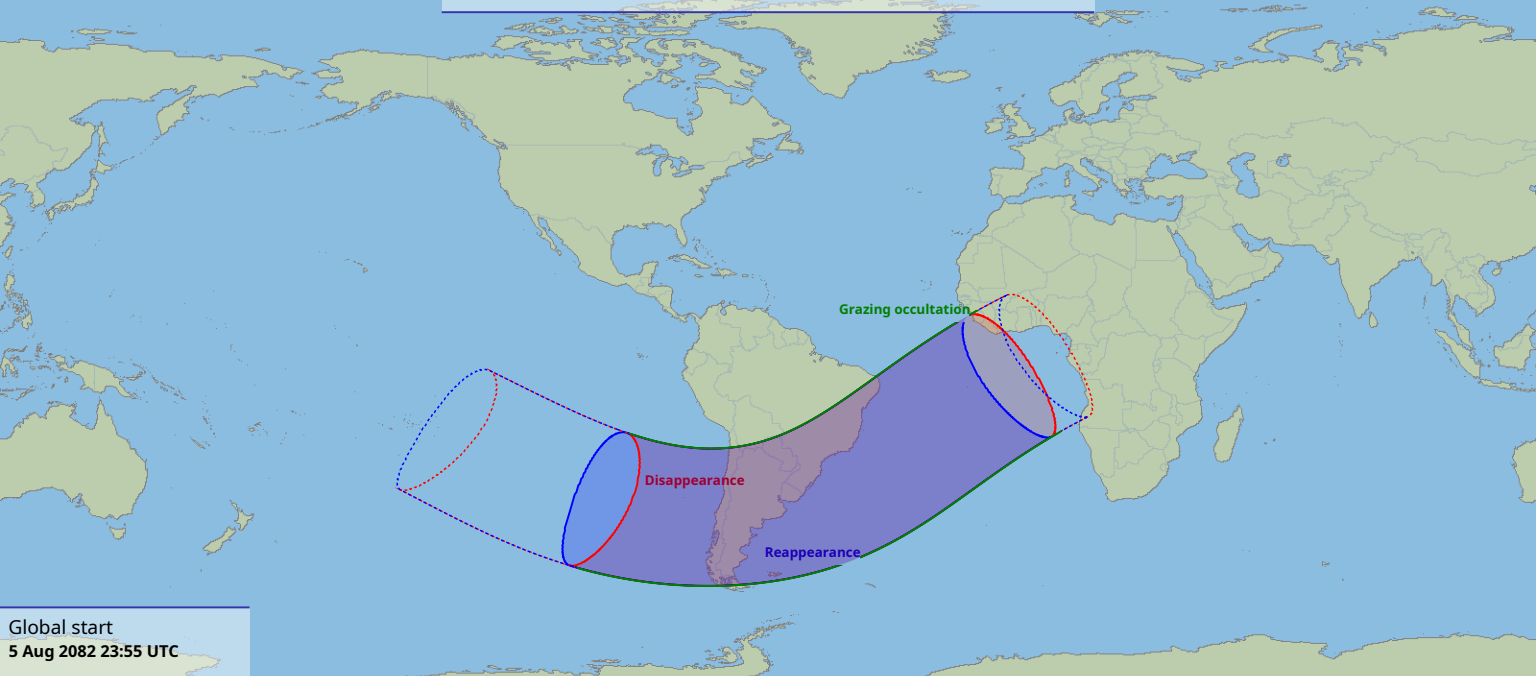

Visibility of the lunar occultation of Sigma Sagittarii on 6 Aug 2082

Global start
5 Aug 2082 23:55 UTC

Global end
6 Aug 2082 04:14 UTC