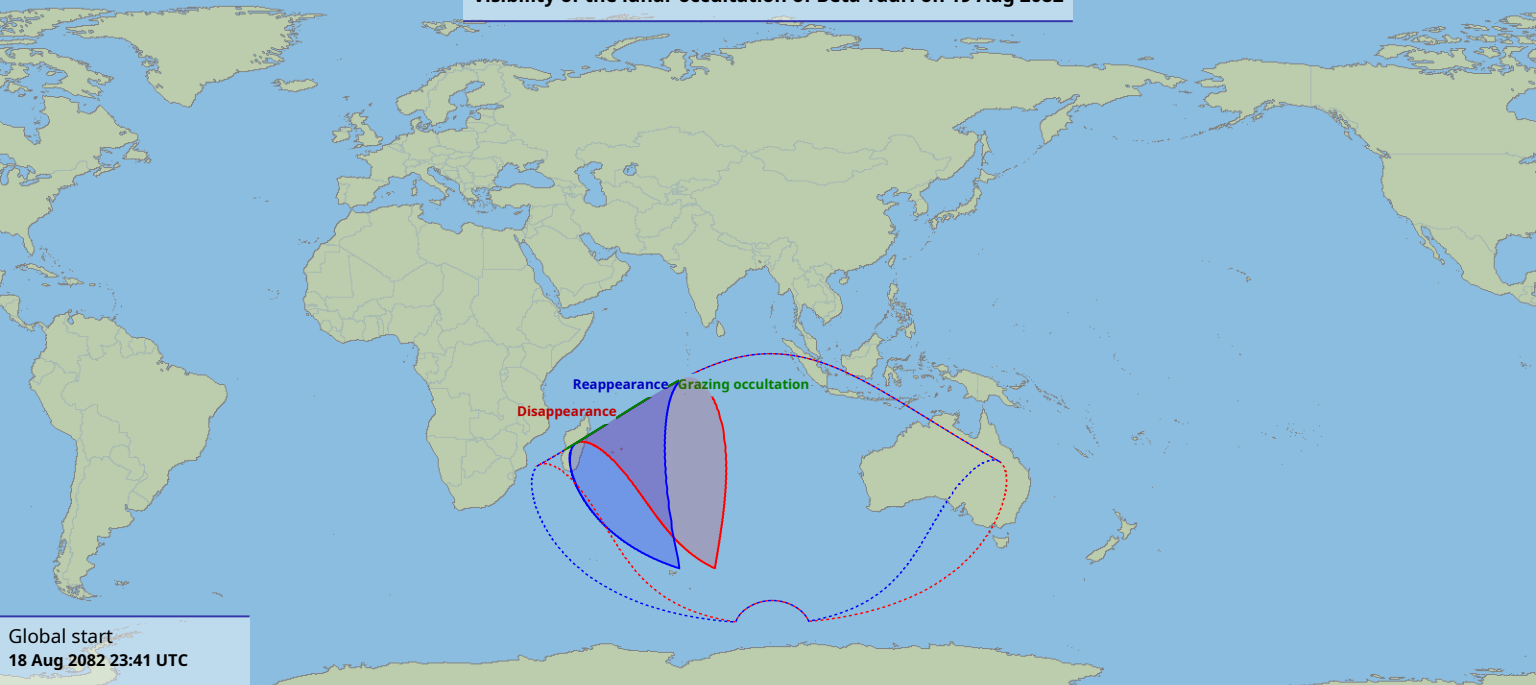

Visibility of the lunar occultation of Beta Tauri on 19 Aug 2082

Reappearance Grazing occultation
Disappearance

Global start
18 Aug 2082 23:41 UTC

Global end
19 Aug 2082 03:23 UTC