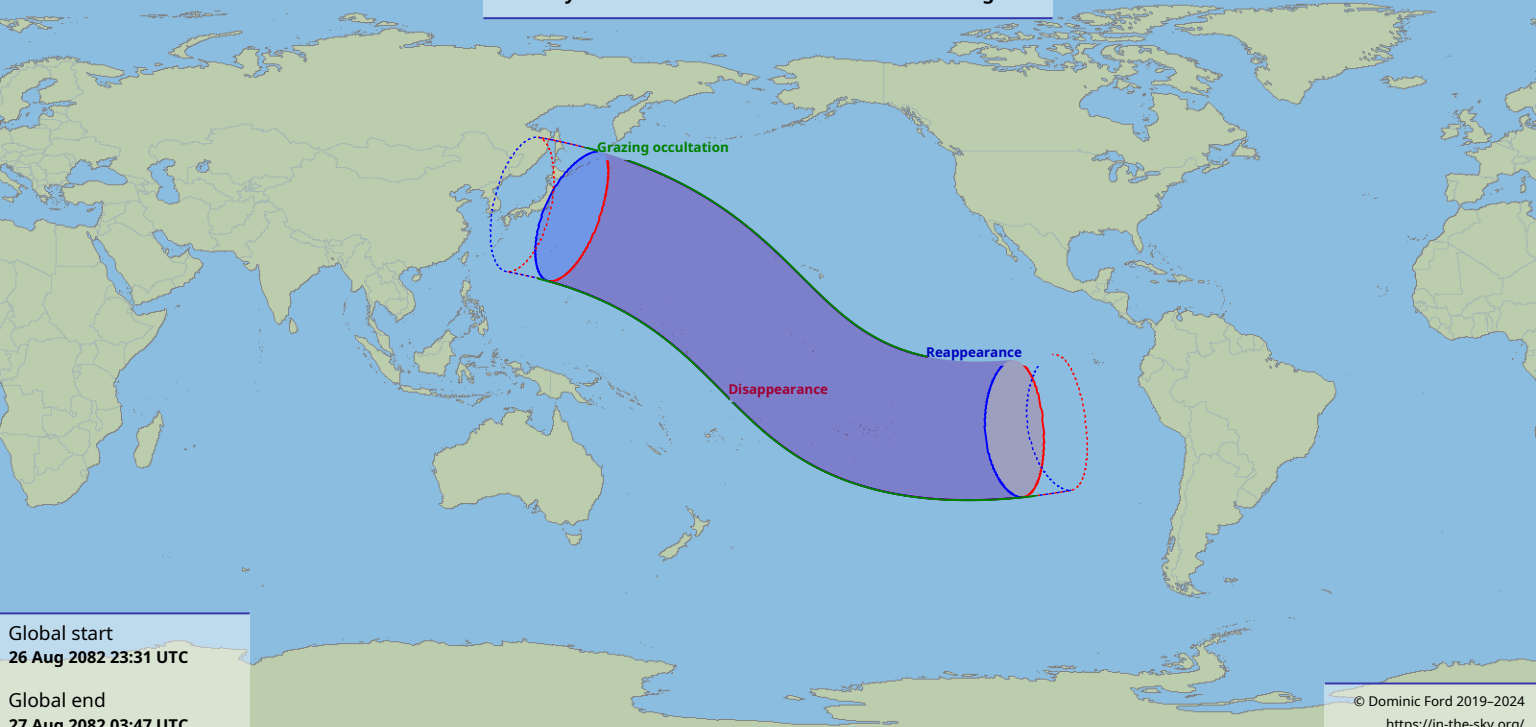

Visibility of the lunar occultation of Venus on 27 Aug 2082

Global start
26 Aug 2082 23:31 UTC

Global end
27 Aug 2082 03:47 UTC