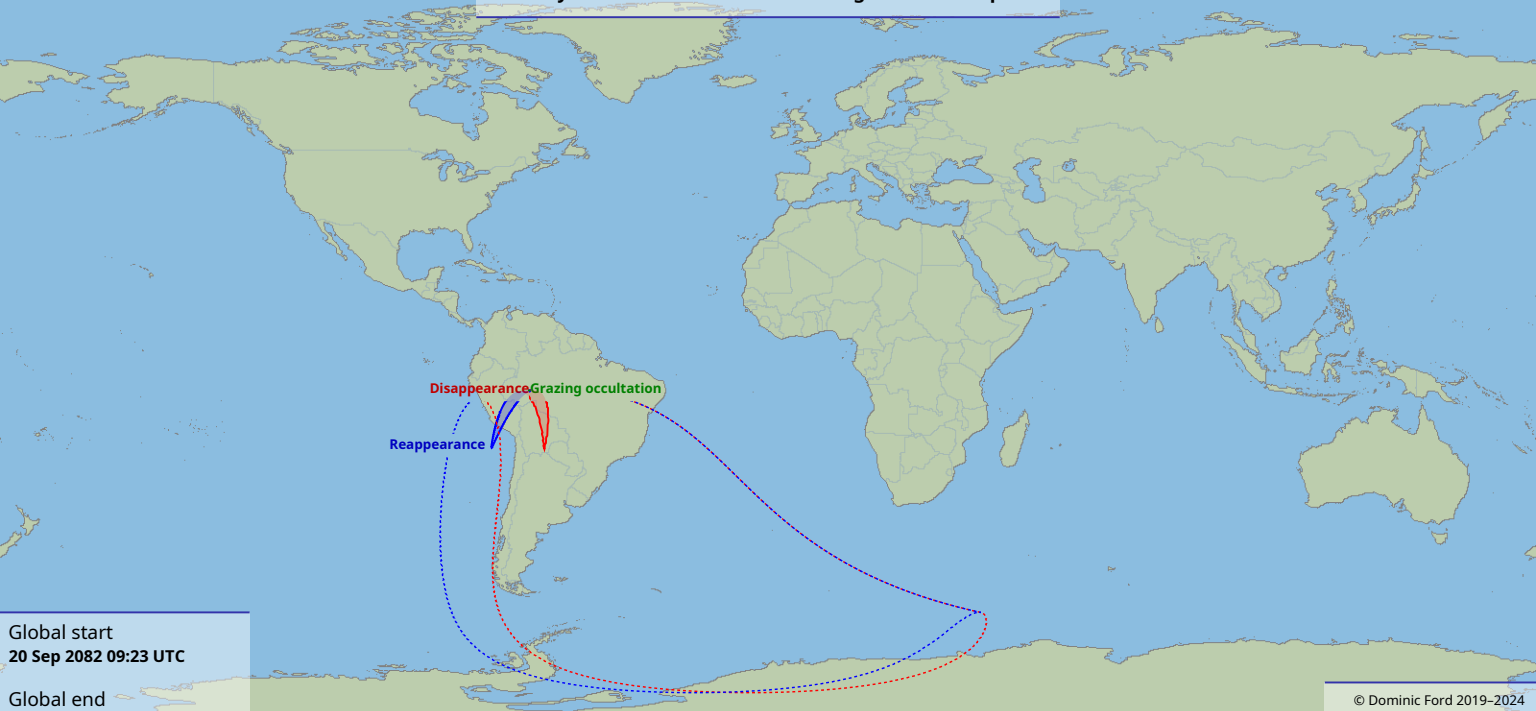

# Visibility of the lunar occultation of Regulus on 20 Sep 2082

Disappearance Grazing occultation

Reappearance

Global start  
20 Sep 2082 09:23 UTC

Global end  
20 Sep 2082 12:30 UTC