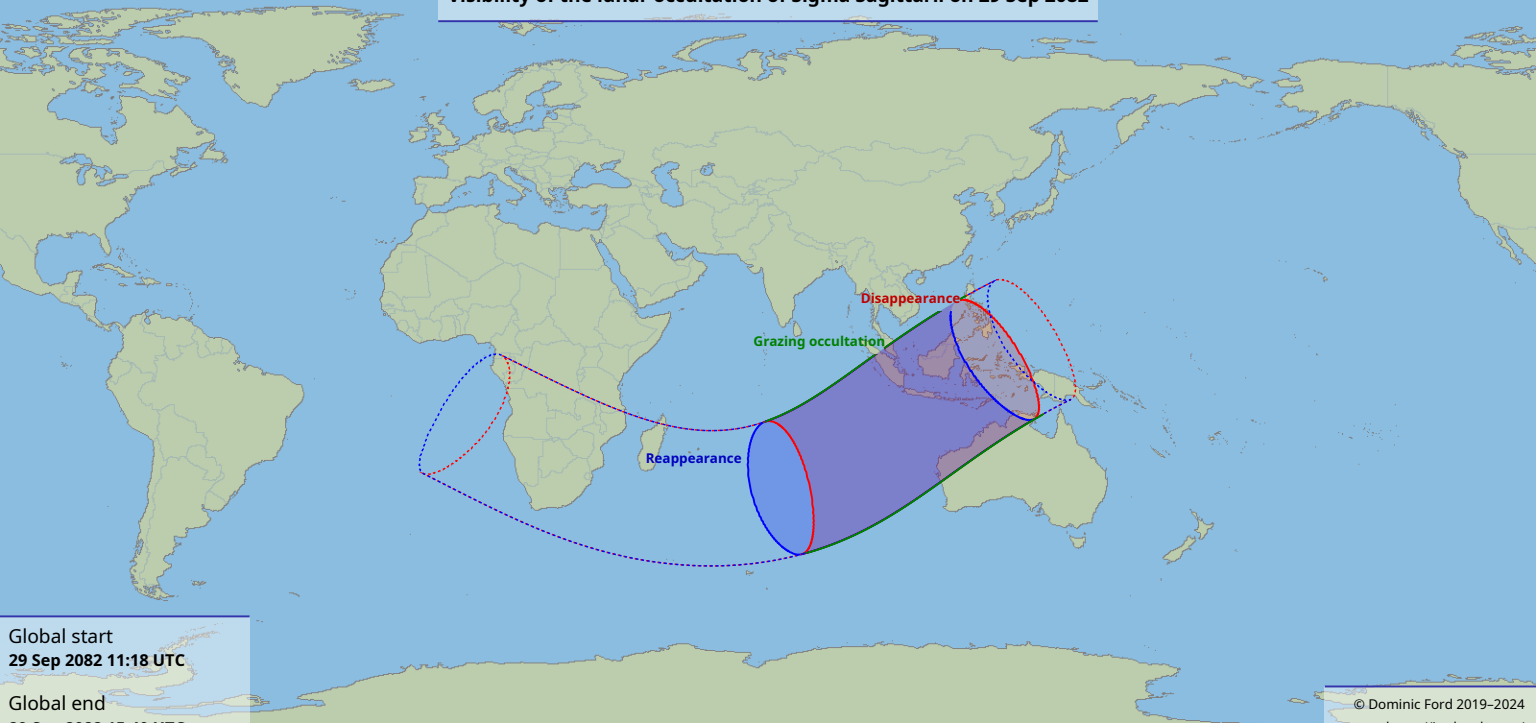

# Visibility of the lunar occultation of Sigma Sagittarii on 29 Sep 2082

Global start  
29 Sep 2082 11:18 UTC

Global end  
29 Sep 2082 15:40 UTC