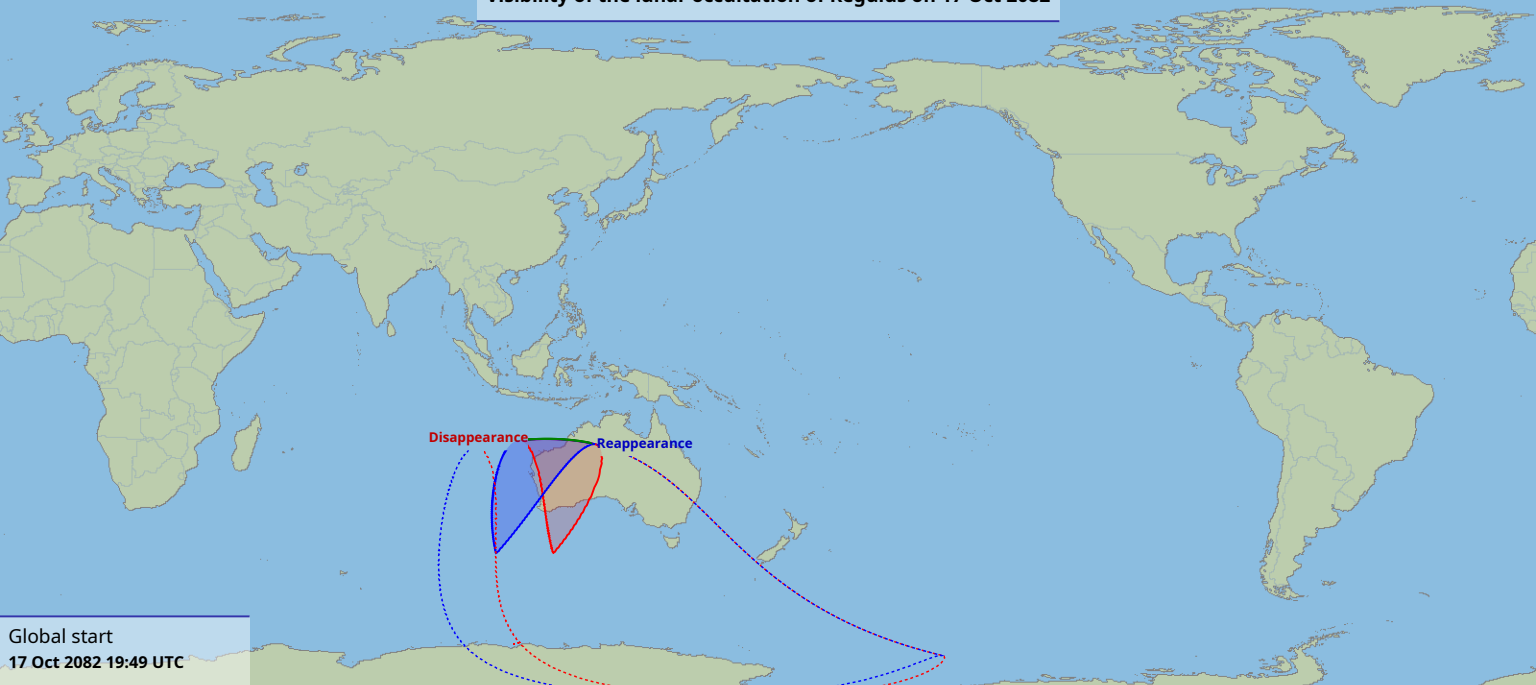

Visibility of the lunar occultation of Regulus on 17 Oct 2082

Global start
17 Oct 2082 19:49 UTC

Global end
17 Oct 2082 22:28 UTC