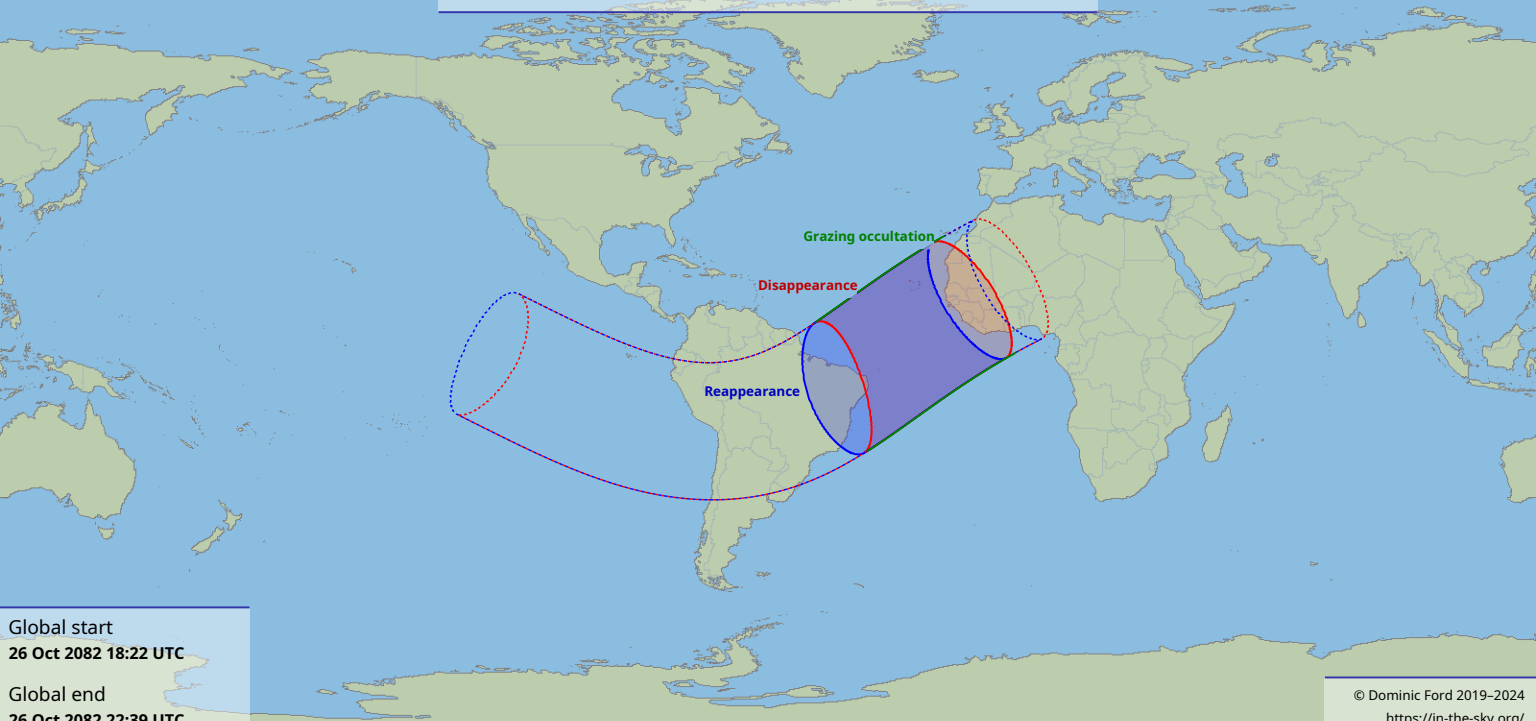

Visibility of the lunar occultation of Sigma Sagittarii on 26 Oct 2082

Global start
26 Oct 2082 18:22 UTC

Global end
26 Oct 2082 22:39 UTC