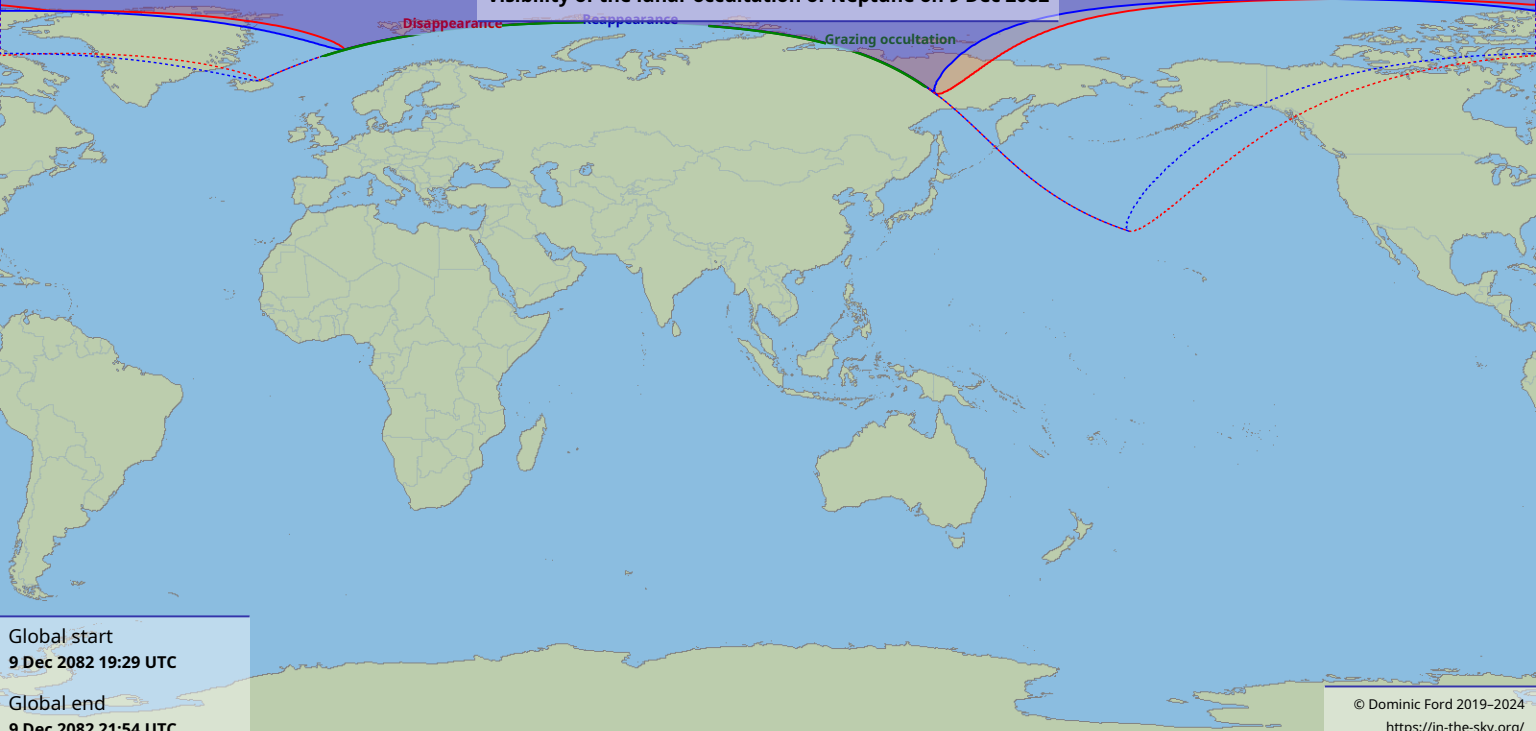

Visibility of the lunar occultation of Neptune on 9 Dec 2082

Disappearance

Reappearance

Grazing occultation

Global start
9 Dec 2082 19:29 UTC

Global end
9 Dec 2082 21:54 UTC