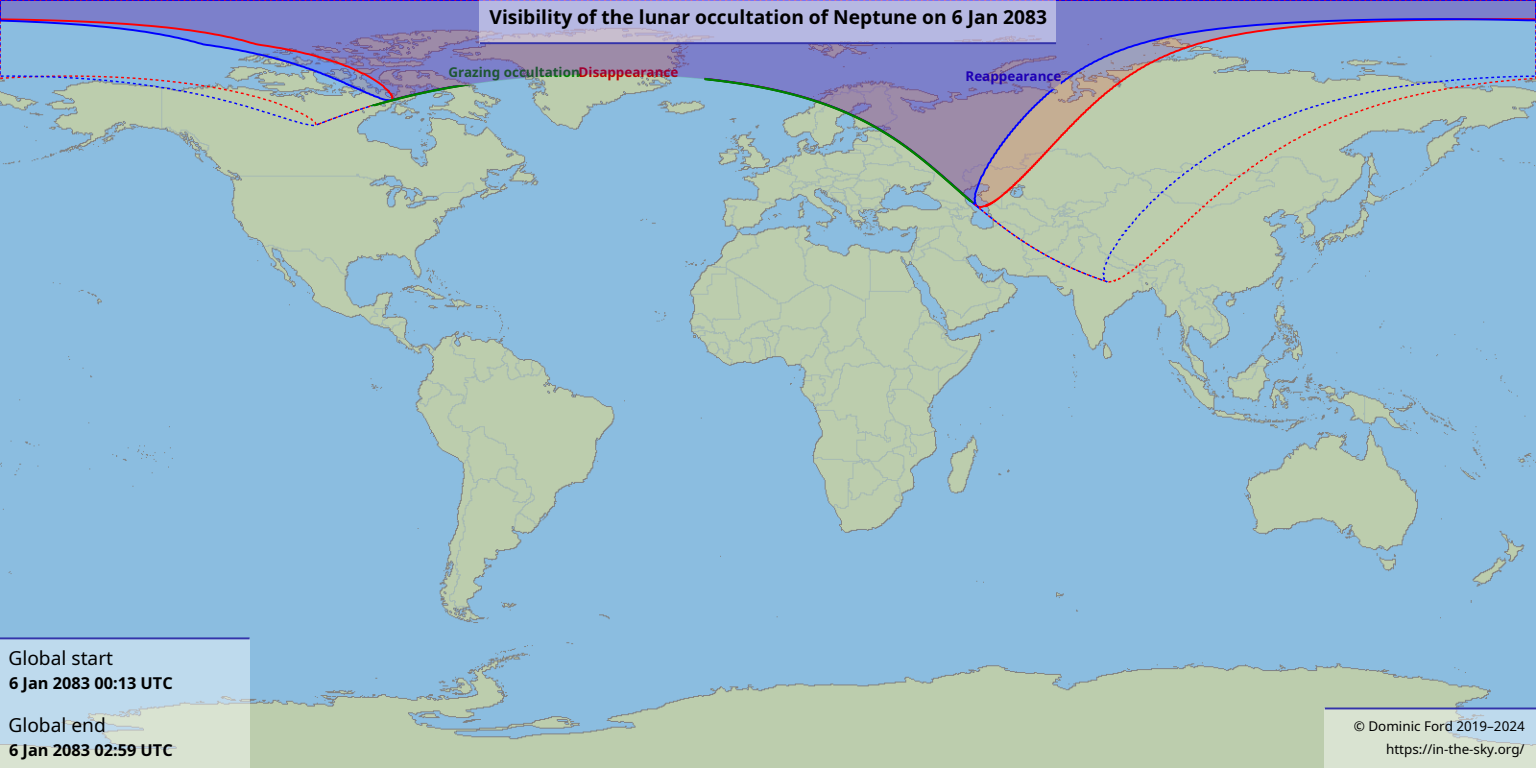

Visibility of the lunar occultation of Neptune on 6 Jan 2083

Global start
6 Jan 2083 00:13 UTC

Global end
6 Jan 2083 02:59 UTC