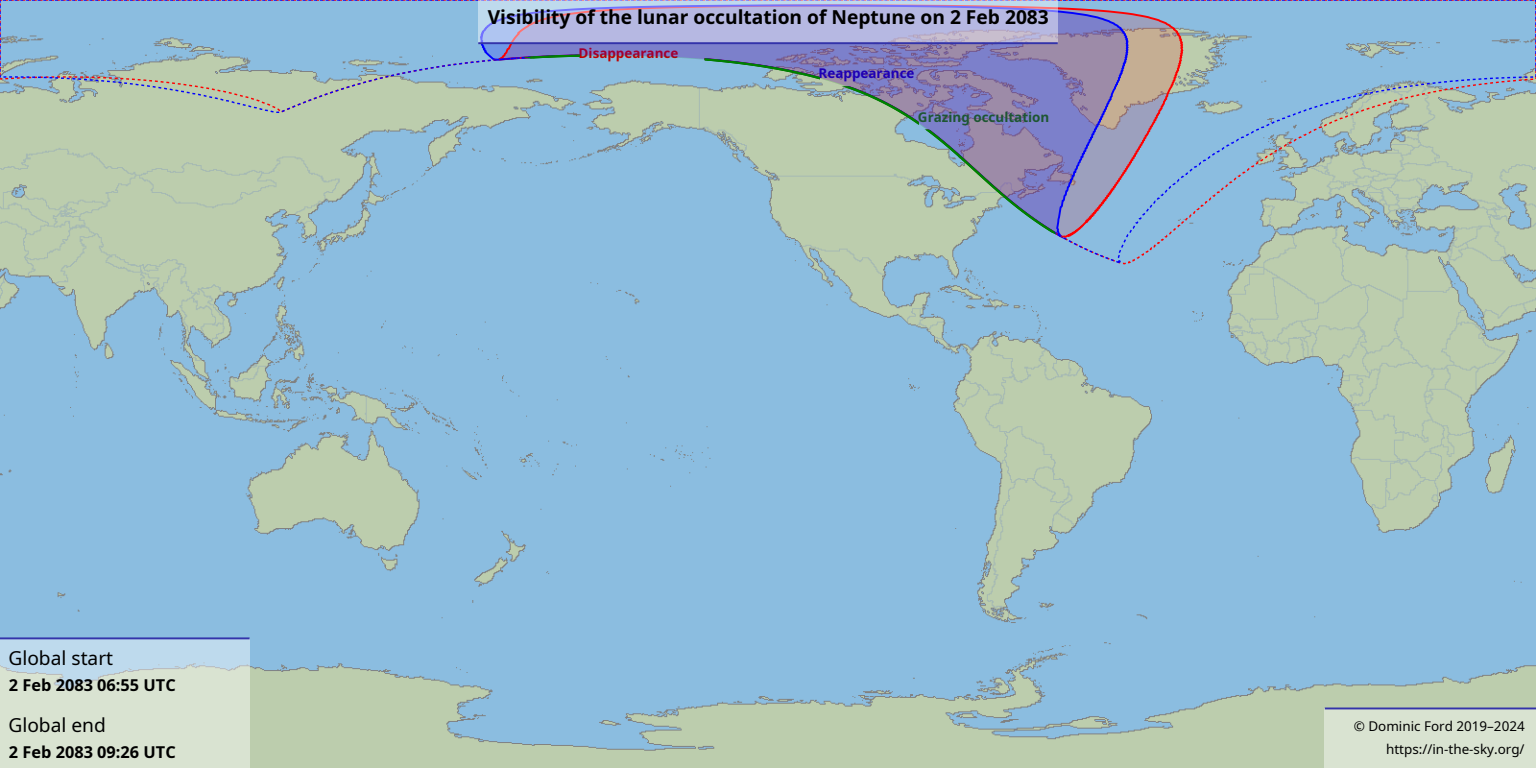

Visibility of the lunar occultation of Neptune on 2 Feb 2083

Disappearance

Reappearance

Grazing occultation

Global start
2 Feb 2083 06:55 UTC

Global end
2 Feb 2083 09:26 UTC