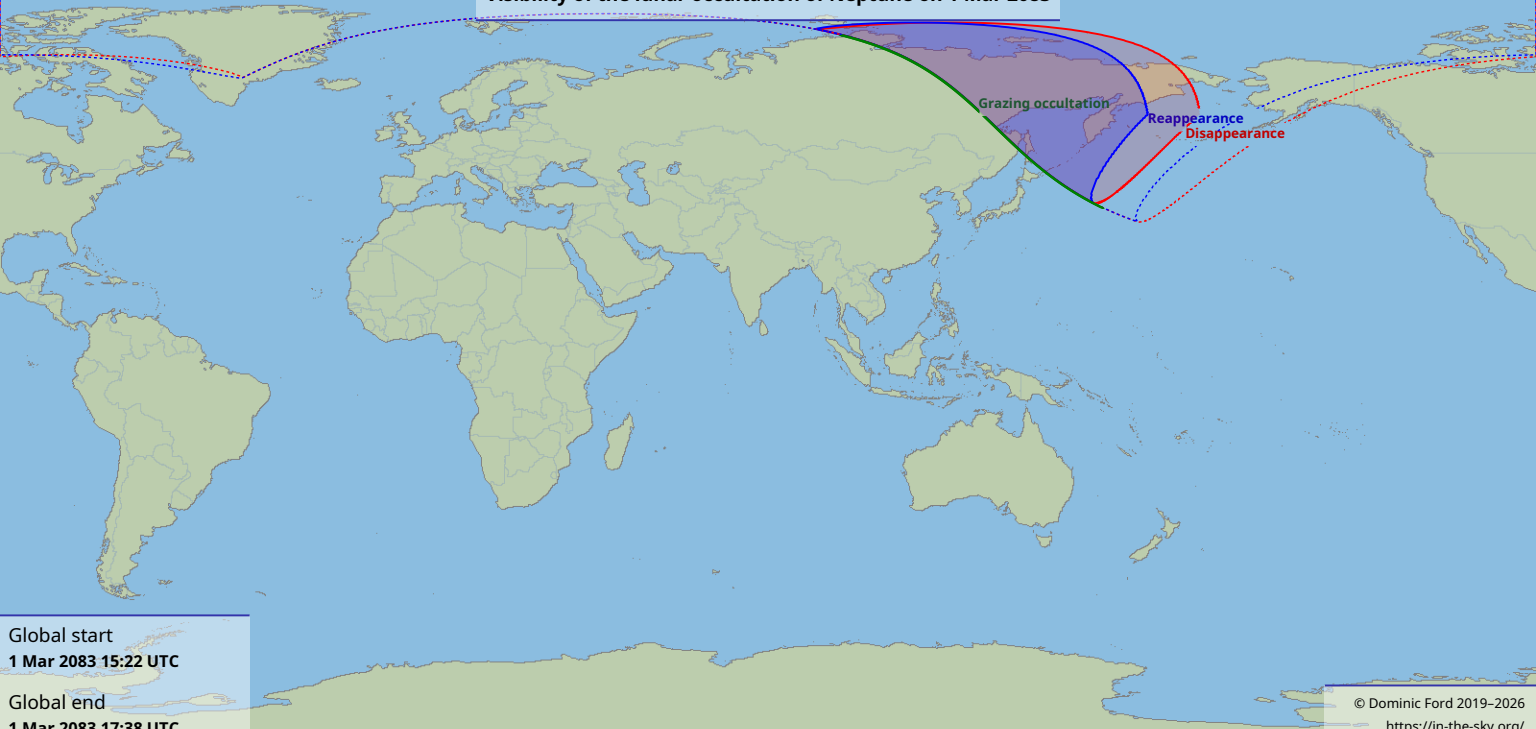

Visibility of the lunar occultation of Neptune on 1 Mar 2083

Global start
1 Mar 2083 15:22 UTC

Global end
1 Mar 2083 17:38 UTC