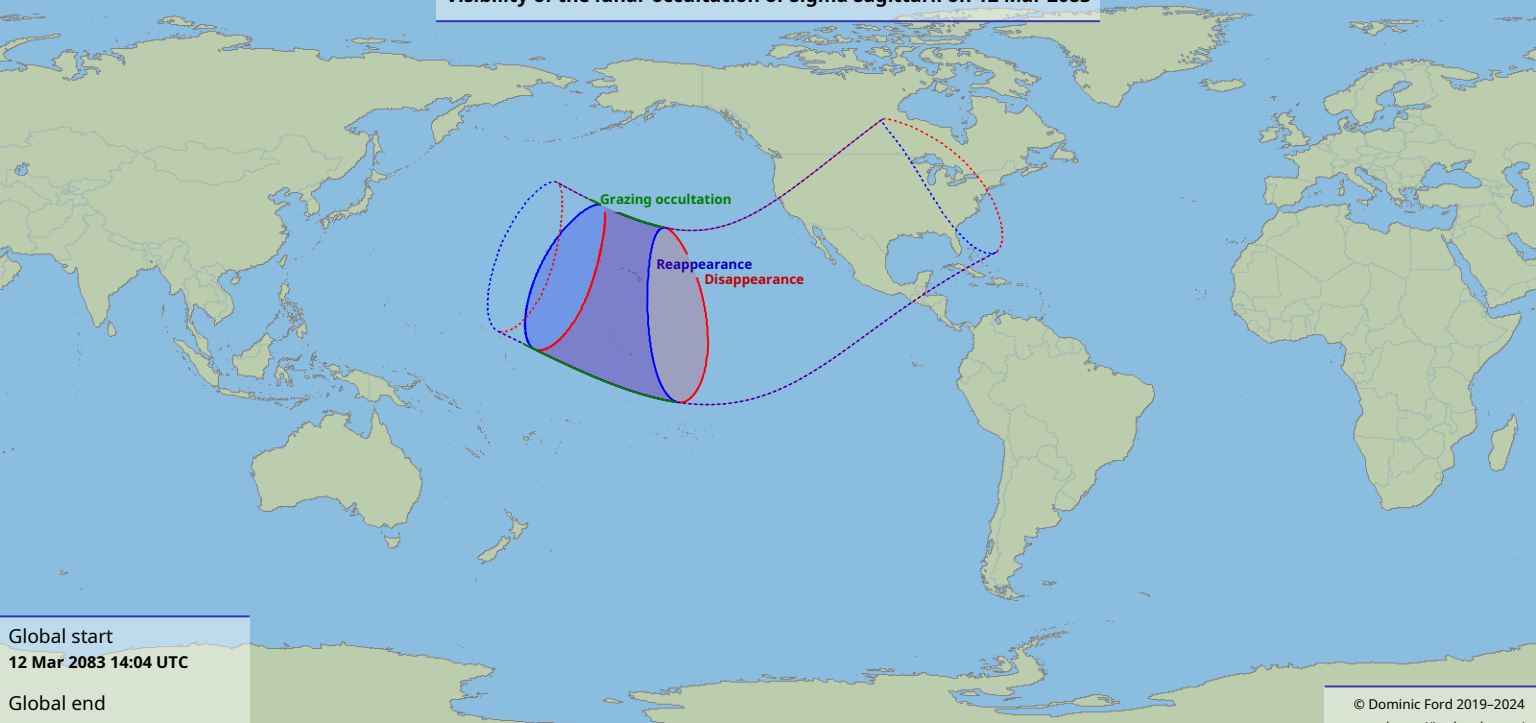

Visibility of the lunar occultation of Sigma Sagittarii on 12 Mar 2083

Global start
12 Mar 2083 14:04 UTC

Global end
12 Mar 2083 17:55 UTC