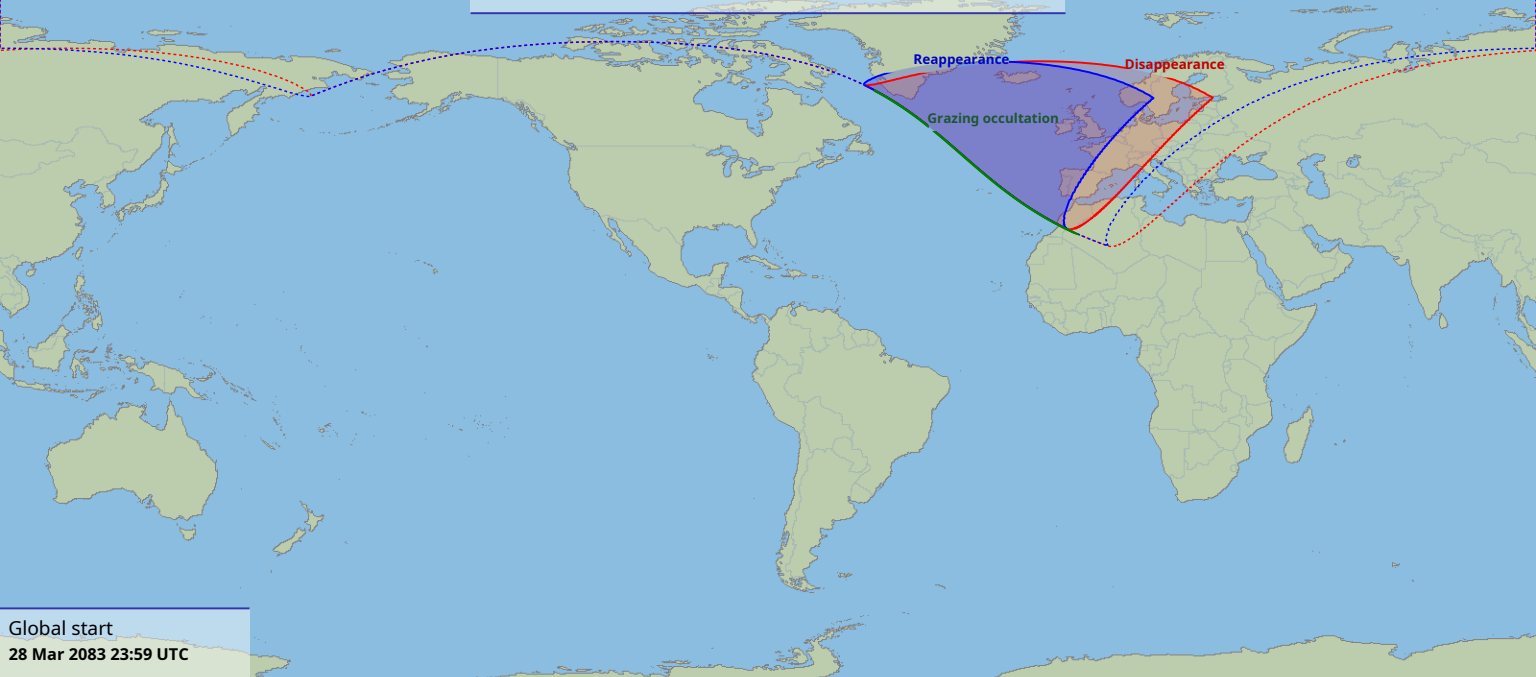

Visibility of the lunar occultation of Neptune on 29 Mar 2023

Global start
28 Mar 2023 23:59 UTC

Global end
29 Mar 2023 02:44 UTC