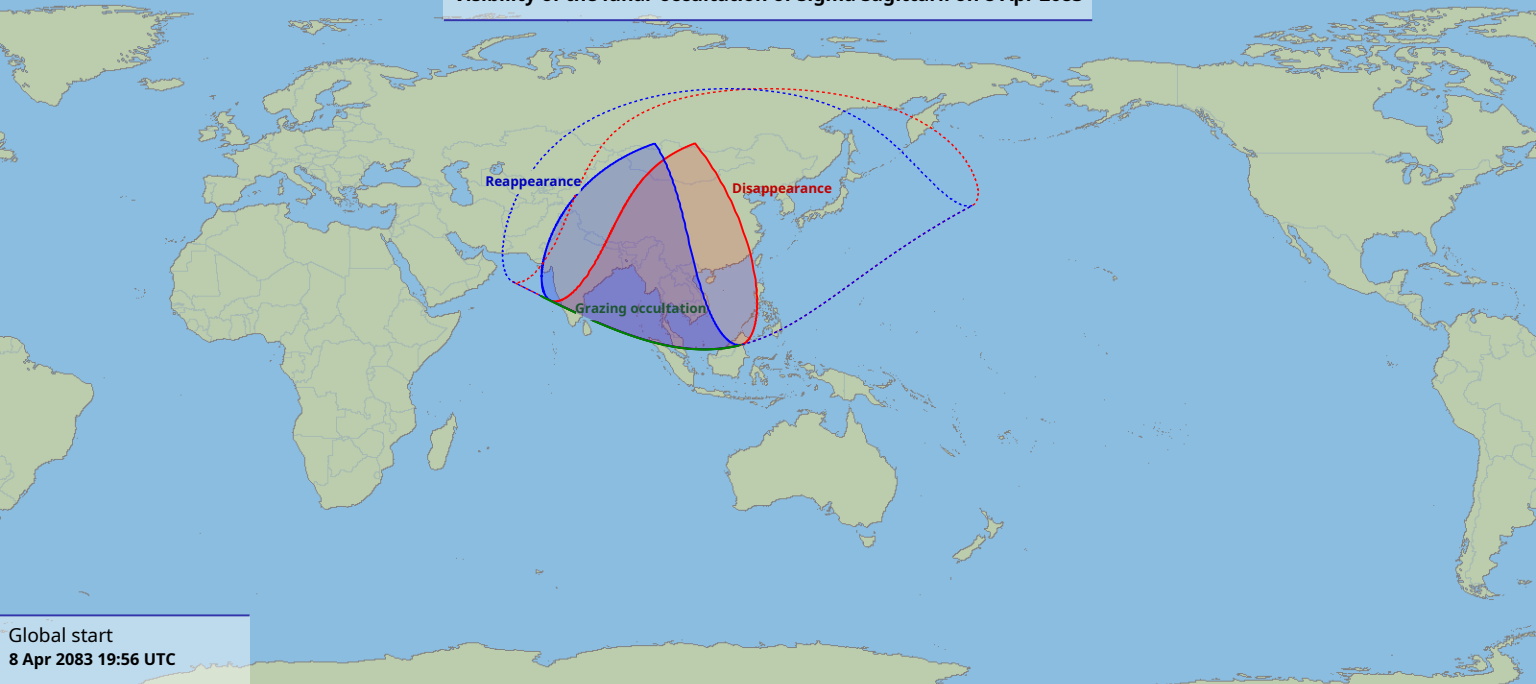

# Visibility of the lunar occultation of Sigma Sagittarii on 8 Apr 2083

Global start  
8 Apr 2083 19:56 UTC

Global end  
8 Apr 2083 23:20 UTC